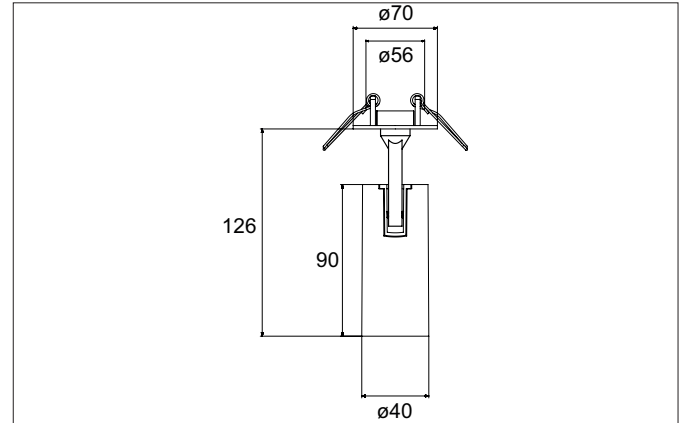

TRAXX MICRO LED semi-recessed spotlight, DALI
Article no. 88776164DA

Light.
For Generations.

Tender

LED semi-recessed spotlight, DALI, Round. Ceiling cut-out \varnothing 56 mm, Installation depth 50 mm, with rotationssymmetrical, deep, wide distributed light intensity. optimal light distribution due to a glass transparent cover. Luminous flux 1.304 lm, Power 1 x 11 W, Light colour neutral white, Correlated color temprature (CCT) 4.000 K, Colour rendering index CRI > 90, Rated life time L80/B50 at 25 °C: 50.000 h, Housing material: Aluminium, Colour: Silver structure, Permissible ambient temperature (ta): -20 °C - +25 °C, Protection class (EN 61140): II, Degree of protection (DIN EN 60529): IP20, .With electronic driver, DALI dimmable.

Article data	
Article no.	88776164DA
GTIN	4251433984597
Series name	TRAXX MICRO
Short description	LED semi-recessed spotlight, DALI
Material	Aluminium
Colour	Silver
Type of surface	Structure
Shape	Round
Built-in diameter	56 mm
Installation depth	50 mm
Weight	N.N.

TRAXX MICRO LED semi-recessed spotlight, DALI

Article no. 88776164DA

Light.
For Generations.

Lighting technology	
Colour temperature	4.000 K
Light colour	White
Light output	Direct
Luminous flux	1,304 lm
System efficiency	119 lm/W
Colour rendering	CRI > 90
Reflector	High-gloss
Beam angle	60°
Light sharing	Symmetric

Packing data	
Gross weight	0.41 kg
Length of packaging	225 mm
Packaging width	105 mm
Packaging height	105 mm
Disposal at end of life	This product must not be disposed of with household waste. You are obliged, to dispose of such electrical waste separately. By disposing of electrical waste and other old or defective electronics separately, you support recycling or other forms of re-use. In that way you help to take care and to avoid that harmful substances get into the environment.