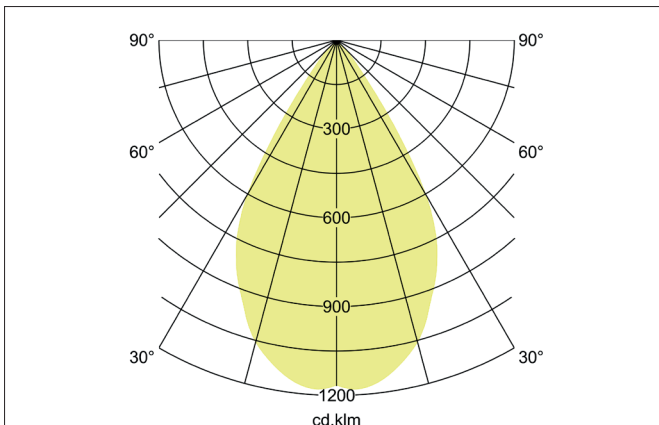

TRAXX MICRO LED semi-recessed spotlight, DALI
Article no. 88776164DA

Light.
For Generations.

Tender

LED semi-recessed spotlight, DALI, Round. Ceiling cut-out \varnothing 56 mm, Installation depth 50 mm, with rotationssymmetrical, deep, wide distributed light intensity. optimal light distribution due to a glass transparent cover. Luminous flux 1.304 lm, Power 1 x 11 W, Light colour neutral white, Correlated color temprature (CCT) 4.000 K, Colour rendering index CRI > 90, Rated life time L80/B50 at 25 °C: 50.000 h, Housing material: Aluminium, Colour: Silver structure, Permissible ambient temperature (ta): -20 °C - +25 °C, Protection class (EN 61140): II, Degree of protection (DIN EN 60529): IP20, .With electronic driver, DALI dimmable.