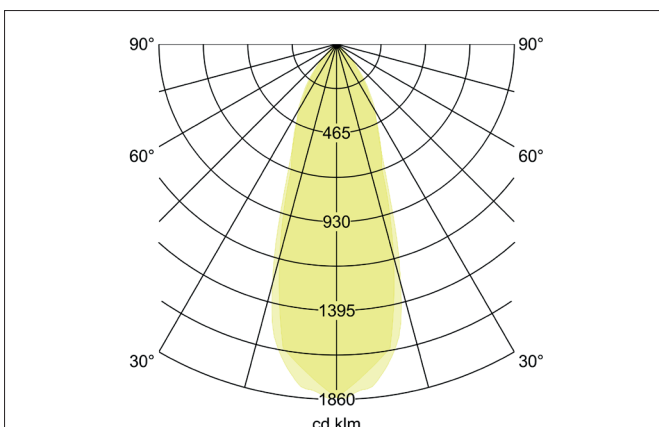

SEVEN-S LED recessed spot

Article no. 12262633

Light.
For Generations.**Tender**

LED recessed spot, Square. Toolless ceiling installation by installation springs. Ceiling cut-out Ø 68 mm, Installation depth 38 mm, Length 82 mm, Width 82 mm, Weight 0,124 kg, Reflector silver with rotationssymmetrical, deep, wide distributed light intensity. optimal light distribution due to a plastic, transparent cover. Luminous flux 740 lm, Power 1 x 7 W, System Efficiency 106 lm/W, Light colour warm white, Correlated color temprature (CCT) 2.700 K, Colour rendering index CRI > 80, Rated life time L70/B50 at 25 °C: 50000 h, Housing material: Aluminium / Polycarbonate, Colour: Champagne, Permissible ambient temperature (ta): -20 °C - +25 °C, Protection class (EN 61140): III, Degree of protection (DIN EN 60529): IP20. For connection to an external driver, which is not included in the scope of delivery of the luminaire. Depending on driver dimmable.

Product Benefits

- Square recessed spotlight made of solid aluminum with polycarbonate cover.
- Easy and tool-free mounting.
- CRI > 80.
- Low mounting depth 38 mm, length 82 mm, width 82 mm, Ceiling cut-out 68 mm.
- Ceiling thickness maximum 13 mm.
- Large article variance in terms of housing color and color temperature.
- Power supply with 350 mA.
- Also available as switchable or dimmable (trailing-edge phase dimmer) set.
- Alternatively available in round design.

Lighting technology	
Colour temperature	2.700 K
Light colour	White
Light output	Direct
Luminous flux	740 lm
System efficiency	106 lm/W
Colour rendering	CRI > 80
Reflector	High-gloss
Reflektorfarbe	silver
Beam angle	38°
Light sharing	Symmetric