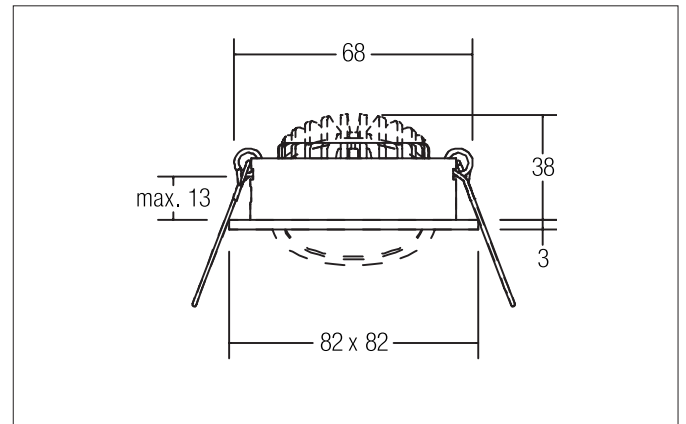

SEVEN-S LED recessed spot

Article no. 12262633

Light.
For Generations.**Tender**

LED recessed spot, Square. Toolless ceiling installation by installation springs. Ceiling cut-out Ø 68 mm, Installation depth 38 mm, Length 82 mm, Width 82 mm, Weight 0,124 kg, Reflector silver with rotationssymmetrical, deep, wide distributed light intensity. optimal light distribution due to a plastic, transparent cover. Luminous flux 740 lm, Power 1 x 7 W, System Efficiency 106 lm/W, Light colour warm white, Correlated color temprature (CCT) 2.700 K, Colour rendering index CRI > 80, Rated life time L70/B50 at 25 °C: 50000 h, Housing material: Aluminium / Polycarbonate, Colour: Champagne, Permissible ambient temperature (ta): -20 °C - +25 °C, Protection class (EN 61140): III, Degree of protection (DIN EN 60529): IP20. For connection to an external driver, which is not included in the scope of delivery of the luminaire. Depending on driver dimmable.

Product Benefits

- Square recessed spotlight made of solid aluminum with polycarbonate cover.
- Easy and tool-free mounting.
- CRI > 80.
- Low mounting depth 38 mm, length 82 mm, width 82 mm, Ceiling cut-out 68 mm.
- Ceiling thickness maximum 13 mm.
- Large article variance in terms of housing color and color temperature.
- Power supply with 350 mA.
- Also available as switchable or dimmable (trailing-edge phase dimmer) set.
- Alternatively available in round design.

SEVEN-S LED recessed spot

Article no. 12262633

Light.
For Generations.

Article data	
Article no.	12262633
GTIN	4250047796275
Series name	SEVEN-S
Short description	LED recessed spot
Material	Aluminium / Polycarbonate
Colour	Champagne
Type of surface	Matt
Shape	Square
Built-in diameter	68 mm
Installation depth	38 mm
Length	82 mm
Width	82 mm
Height	3 mm
Weight	0.124 kg