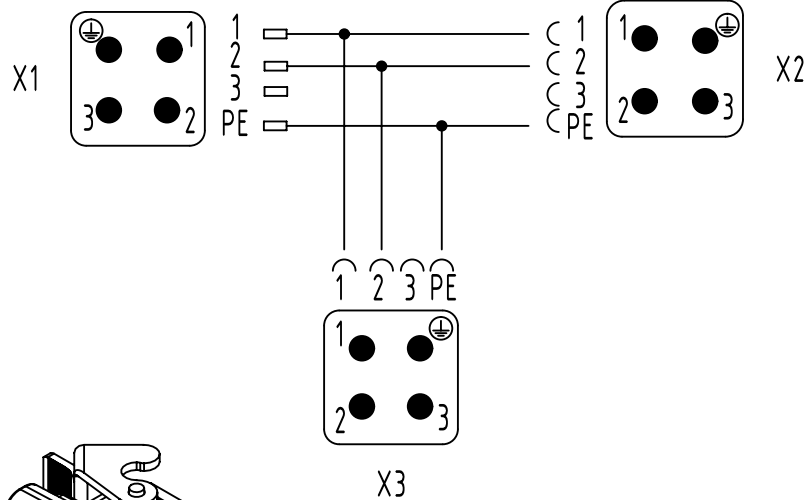

wiring diagram

	All rights reserved Department EL PD	All Dimensions in mm Original Size DIN A4		Scale 1:2	Free size tol.	Ref. Sub.
		Created by HOLLERT	Inspected by RIEPE	Standardisation	Date 2023-02-07	State Final Release
HARTING D-32339 Espelkamp		Title Han-Power T 3A			Doc-Key / ECM-Nr. 100233369/UGD/004/H 500000236597	
		Type TB	Number 09 12 008 4755		Rev. H	Page 1/1