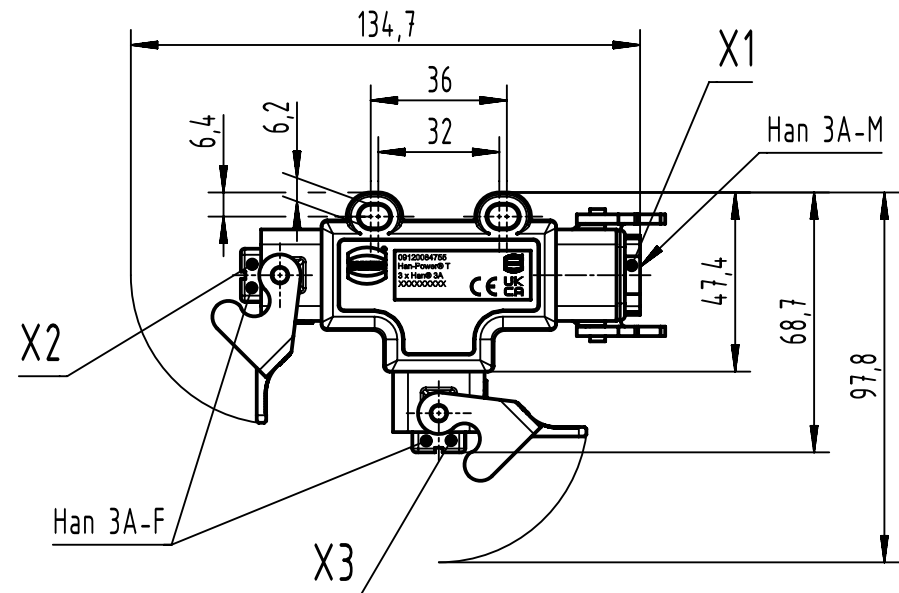

wiring diagram

	All rights reserved Department EL PD	All Dimensions in mm Original Size DIN A4		Scale 1:2	Free size tol.	Ref. Sub.
		Created by HOLLERT	Inspected by RIEPE	Standardisation	Date 2023-02-07	State Final Release
HARTING D-32339 Espelkamp		Title Han-Power T 3A			Doc-Key / ECM-Nr. 100233369/UGD/004/H 500000236597	
		Type TB	Number 09 12 008 4755		Rev. H	Page 1/1