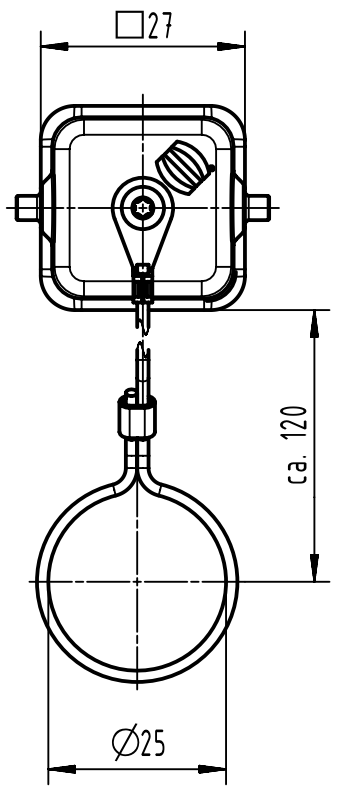

1 2 3 4 5 6

A
B
C
D

for housings with female insert

	All Dimensions in mm Original Size DIN A4		Scale 1:1	Free size tol.		Ref.		
	All rights reserved Department EL PD		Created by HOLLERT	Inspected by GERB	Standardisation	Date 2022-11-14	State Final Release	
HARTING D-32339 Espelkamp			Title Han Ex-C for HCC Han 3A with seal				Doc-Key / ECM-Nr. 100689390/UGD/002/D 500000228722	
			Type TB	Number 09 36 003 5409			Rev. D	Page 1/1