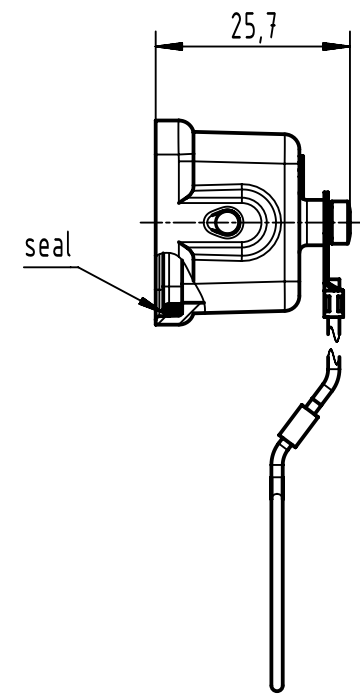

1 2 3 4 5 6

A
B
C
D

for housings with female insert

	All Dimensions in mm Original Size DIN A4		Scale 1:1	Free size tol.		Ref.		
	All rights reserved Department EL PD		Created by HOLLERT	Inspected by GERB	Standardisation	Date 2022-11-14	State Final Release	
HARTING D-32339 Espelkamp			Title Han Ex-C for HCC Han 3A with seal				Doc-Key / ECM-Nr. 100689390/UGD/002/D 500000228722	
			Type TB	Number 09 36 003 5409			Rev. D	Page 1/1