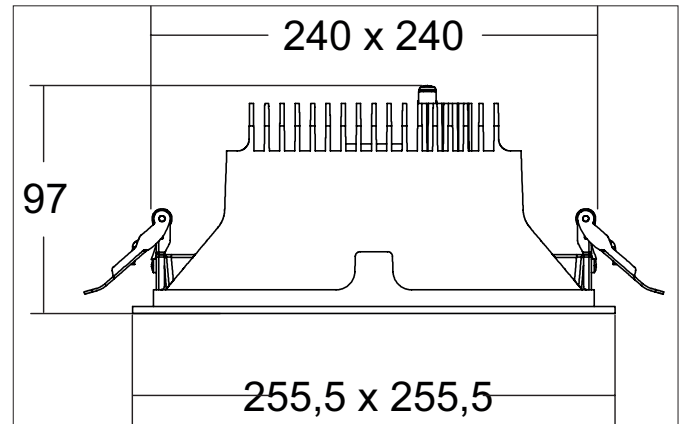

DIOS MEGA

Article no. 40679184

Light.
For Generations.**Tender**

, Square. Toolless ceiling installation by installation springs. Ceiling cut-out Ø 240 mm, Installation depth 82 mm, Outer diameter 255 mm, Weight 0,850 kg, Reflector white with rotationssymmetrical, deep, wide distributed light intensity. optimal light distribution due to a plastic, transparent cover. Luminous flux 3.096 lm, UGR < 19, Power 1 x 24,5 W, Light colour neutral white, Correlated color temperature (CCT) 4.000 K, Colour rendering index CRI > 80, Rated life time L80/B10 at 25 °C: 50000 h, Rated life time L80/B50 at 25 °C: 50000 h, Housing material: Aluminium / Glass / Plastic, Colour: Black structure, Permissible ambient temperature (ta): -20 °C - +25 °C, Protection class (EN 61140): II, Degree of protection (DIN EN 60529): IP20, .With electronic driver, on/off switchable.

Article data	
Article no.	40679184
GTIN	4251433996521
Series name	DIOS MEGA
Material	Aluminium / Glass / Plastic
Colour	Black
Type of surface	Structure
Shape	Square
Outer diameter	255 mm
Built-in diameter	240 mm
Installation depth	82 mm
Weight	0.850 kg

DIOS MEGA

Article no. 40679184

Light.
For Generations.

Lighting technology	
Colour temperature	4.000 K
Light colour	White
Light output	Direct
Luminous flux	3,096 lm
System efficiency	126 lm/W
Colour rendering	CRI > 80
Reflector	Matt
Reflektorfarbe	white
Beam angle	59°
Glare evaluation	UGR < 19
Light sharing	Symmetric
Adjustable color temperature	No