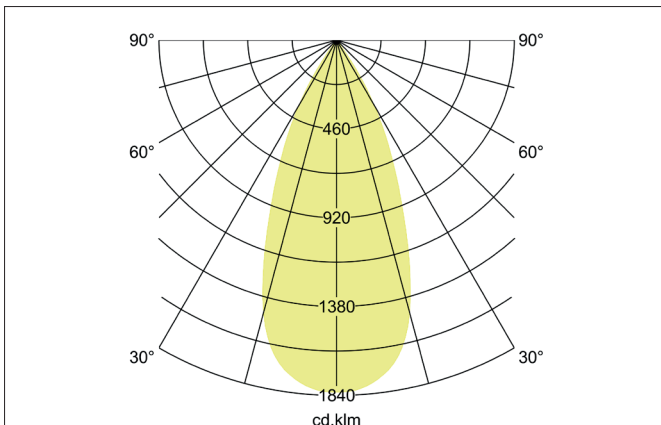

TRAXX MAXI LED pendant luminaire, DALI
Article no. 88884184DA

Light.
For Generations.

Tender

LED pendant luminaire, DALI, Round. Ceiling cut-out Installation depth mm, with rotationssymmetrical, deep, wide distributed light intensity. optimal light distribution due to a glass transparent cover. Luminous flux 3.711 lm, Power 1 x 28 W, Light colour neutral white, Correlated color temperature (CCT) 4.000 K, Colour rendering index CRI > 90, Rated life time L80/B50 at 25 °C: 50.000 h, Housing material: Aluminium / Glass / Plastic, Colour: Black structure, Permissible ambient temperature (ta): -20 °C - +25 °C, Protection class (EN 61140): I, Degree of protection (DIN EN 60529): IP20, .With electronic driver, DALI dimmable.

TRAXX MAXI LED pendant luminaire, DALI

Article no. 88884184DA

Light.
For Generations.

Lighting technology	
Colour temperature	4.000 K
Light colour	White
Light output	Direct
Luminous flux	3,711 lm
System efficiency	133 lm/W
McAdam-Step	McAdam-Step 3
Colour rendering	CRI > 90
Reflector	High-gloss
Beam angle	40°
Light sharing	Symmetric
Adjustable color temperature	No