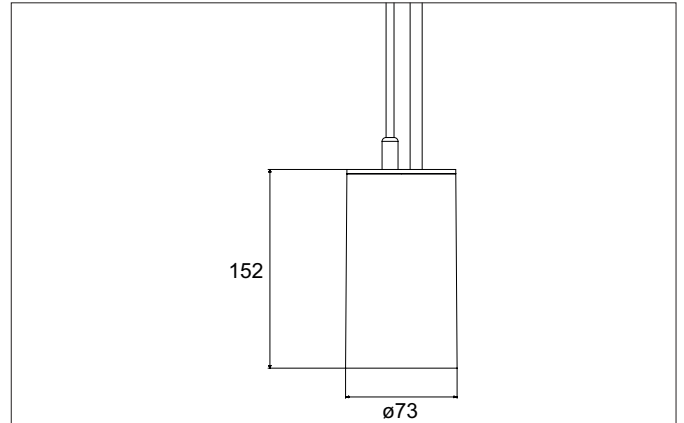

TRAXX MAXI LED pendant luminaire, DALI
Article no. 88884184DA

Light.
For Generations.

Tender

LED pendant luminaire, DALI, Round. Ceiling cut-out Installation depth mm, with rotationssymmetrical, deep, wide distributed light intensity. optimal light distribution due to a glass transparent cover. Luminous flux 3.711 lm, Power 1 x 28 W, Light colour neutral white, Correlated color temperature (CCT) 4.000 K, Colour rendering index CRI > 90, Rated life time L80/B50 at 25 °C: 50.000 h, Housing material: Aluminium / Glass / Plastic, Colour: Black structure, Permissible ambient temperature (ta): -20 °C - +25 °C, Protection class (EN 61140): I, Degree of protection (DIN EN 60529): IP20, .With electronic driver, DALI dimmable.

Article data	
Article no.	88884184DA
GTIN	4251433995289
Series name	TRAXX MAXI
Short description	LED pendant luminaire, DALI
Material	Aluminium / Glass / Plastic
Colour	Black
Type of surface	Structure
Shape	Round
Hight	163 mm
Weight	N.N.

TRAXX MAXI LED pendant luminaire, DALI

Article no. 88884184DA

Light.
For Generations.

Lighting technology	
Colour temperature	4.000 K
Light colour	White
Light output	Direct
Luminous flux	3,711 lm
System efficiency	133 lm/W
McAdam-Step	McAdam-Step 3
Colour rendering	CRI > 90
Reflector	High-gloss
Beam angle	40°
Light sharing	Symmetric
Adjustable color temperature	No

Mounting technology	
Mounting method	Suspended
Place of installation	Ceiling-mounted
Adjustability	Not adjustable
Pendulum length max.	1,500 mm
Material cover	Glass transparent
Suitable for through-wiring	No