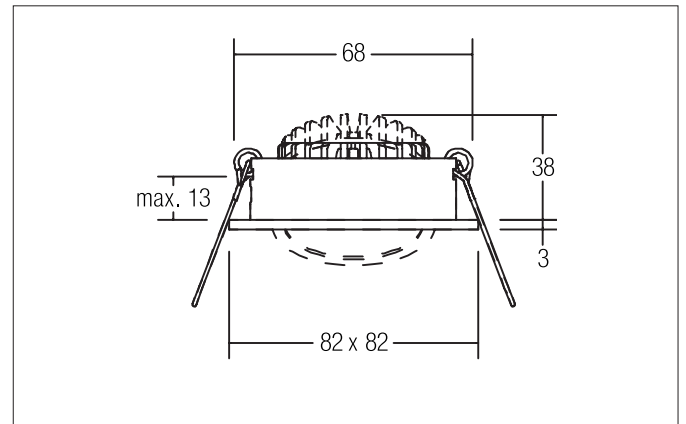

SEVEN-S LED recessed spot

Article no. 12262083

Light.
For Generations.**Tender**

LED recessed spot, Square. Toolless ceiling installation by installation springs. Ceiling cut-out Ø 68 mm, Installation depth 38 mm, Length 82 mm, Width 82 mm, Weight 0,124 kg, Reflector silver with rotationssymmetrical, deep, wide distributed light intensity. optimal light distribution due to a plastic, transparent cover. Luminous flux 740 lm, Power 1 x 7 W, System Efficiency 106 lm/W, Light colour warm white, Correlated color temprature (CCT) 2.700 K, Colour rendering index CRI > 80, Rated life time L70/B50 at 25 °C: 50000 h, Housing material: Aluminium / Polycarbonate, Colour: Black, Permissible ambient temperature (ta): -20 °C - +25 °C, Protection class (EN 61140): III, Degree of protection (DIN EN 60529): IP20. For connection to an external driver, which is not included in the scope of delivery of the luminaire. Depending on driver dimmable.

Product Benefits

- Square recessed spotlight made of solid aluminum with polycarbonate cover.
- Easy and tool-free mounting.
- CRI > 80.
- Low mounting depth 38 mm, length 82 mm, width 82 mm, Ceiling cut-out 68 mm.
- Ceiling thickness maximum 13 mm.
- Large article variance in terms of housing color and color temperature.
- Power supply with 350 mA.
- Also available as switchable or dimmable (trailing-edge phase dimmer) set.
- Alternatively available in round design.

SEVEN-S LED recessed spot

Article no. 12262083

Light.
For Generations.

Article data	
Article no.	12262083
GTIN	4251433946229
Series name	SEVEN-S
Short description	LED recessed spot
Material	Aluminium / Polycarbonate
Colour	Black
Type of surface	Matt
Shape	Square
Built-in diameter	68 mm
Installation depth	38 mm
Length	82 mm
Width	82 mm
Height	3 mm
Weight	0.124 kg