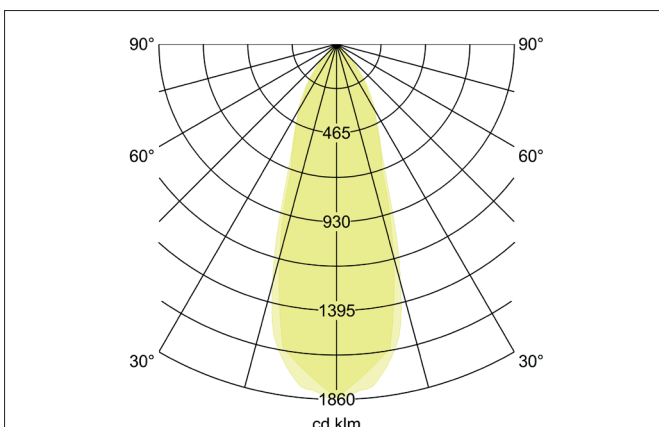

SEVEN-S LED recessed spot

Article no. 12262083

Light.
For Generations.**Tender**

LED recessed spot, Square. Toolless ceiling installation by installation springs. Ceiling cut-out Ø 68 mm, Installation depth 38 mm, Length 82 mm, Width 82 mm, Weight 0,124 kg, Reflector silver with rotationssymmetrical, deep, wide distributed light intensity. optimal light distribution due to a plastic, transparent cover. Luminous flux 740 lm, Power 1 x 7 W, System Efficiency 106 lm/W, Light colour warm white, Correlated color temprature (CCT) 2.700 K, Colour rendering index CRI > 80, Rated life time L70/B50 at 25 °C: 50000 h, Housing material: Aluminium / Polycarbonate, Colour: Black, Permissible ambient temperature (ta): -20 °C - +25 °C, Protection class (EN 61140): III, Degree of protection (DIN EN 60529): IP20. For connection to an external driver, which is not included in the scope of delivery of the luminaire. Depending on driver dimmable.

Product Benefits

- Square recessed spotlight made of solid aluminum with polycarbonate cover.
- Easy and tool-free mounting.
- CRI > 80.
- Low mounting depth 38 mm, length 82 mm, width 82 mm, Ceiling cut-out 68 mm.
- Ceiling thickness maximum 13 mm.
- Large article variance in terms of housing color and color temperature.
- Power supply with 350 mA.
- Also available as switchable or dimmable (trailing-edge phase dimmer) set.
- Alternatively available in round design.

Lighting technology	
Colour temperature	2.700 K
Light colour	White
Light output	Direct
Luminous flux	740 lm
System efficiency	106 lm/W
Colour rendering	CRI > 80
Reflector	High-gloss
Reflektorfarbe	silver
Beam angle	38°
Light sharing	Symmetric