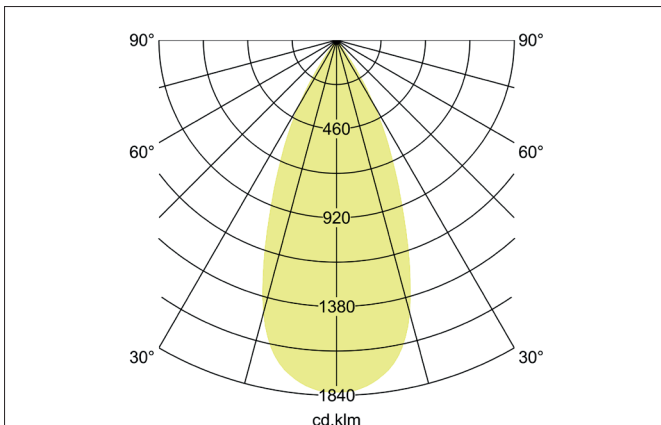

TRAXX MAXI LED semi-recessed spotlight, on/off switchable
Article no. 88804185

Light.
For Generations.

Tender

LED semi-recessed spotlight, on/off switchable, Round. Ceiling cut-out Ø 68 mm, Installation depth 50 mm, Weight 0,320 kg, with rotattionssymmetrical, deep, wide distributed light intensity. optimal light distribution due to a glass transparent cover. Luminous flux 3.085 lm, Power 1 x 24 W, Light colour neutral white, Correlated color temprature (CCT) 3.500 K, Colour rendering index CRI > 90, Rated life time L80/B50 at 25 °C: 50.000 h, Housing material: Aluminium, Colour: Black structure, Permissible ambient temperature (ta): -20 °C - +25 °C, Protection class (EN 61140): II, Degree of protection (DIN EN 60529): IP20, .With electronic driver, on/off switchable.

Article data	
Article no.	88804185
GTIN	4251433975236
Series name	TRAXX MAXI
Short description	LED semi-recessed spotlight, on/off switchable
Material	Aluminium
Colour	Black
Type of surface	Structure
Shape	Round
Built-in diameter	68 mm
Installation depth	50 mm
Weight	0.320 kg

TRAXX MAXI LED semi-recessed spotlight, on/off switchable

Article no. 88804185

Light.
For Generations.

Lighting technology	
Colour temperature	3.500 K
Light colour	White
Light output	Direct
Luminous flux	3,085 lm
System efficiency	129 lm/W
Colour rendering	CRI > 90
Reflector	High-gloss
Beam angle	40°
Light sharing	Symmetric