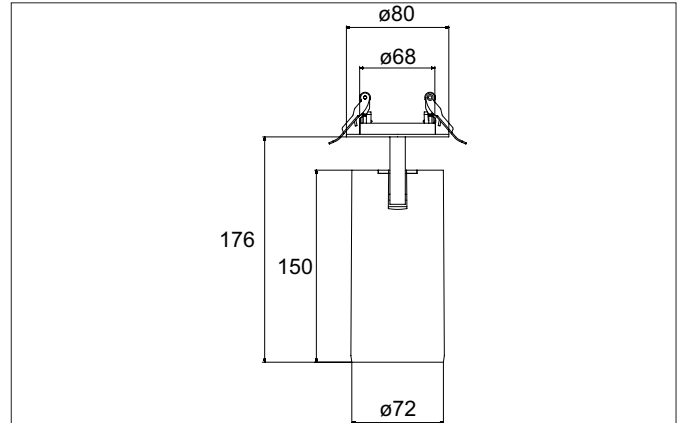

TRAXX MAXI LED semi-recessed spotlight, on/off switchable
Article no. 88804185

Light.
For Generations.

Tender

LED semi-recessed spotlight, on/off switchable, Round. Ceiling cut-out Ø 68 mm, Installation depth 50 mm, Weight 0,320 kg, with rotattionssymmetrical, deep, wide distributed light intensity. optimal light distribution due to a glass transparent cover. Luminous flux 3.085 lm, Power 1 x 24 W, Light colour neutral white, Correlated color temprature (CCT) 3.500 K, Colour rendering index CRI > 90, Rated life time L80/B50 at 25 °C: 50.000 h, Housing material: Aluminium, Colour: Black structure, Permissible ambient temperature (ta): -20 °C - +25 °C, Protection class (EN 61140): II, Degree of protection (DIN EN 60529): IP20, .With electronic driver, on/off switchable.

Article data	
Article no.	88804185
GTIN	4251433975236
Series name	TRAXX MAXI
Short description	LED semi-recessed spotlight, on/off switchable
Material	Aluminium
Colour	Black
Type of surface	Structure
Shape	Round
Built-in diameter	68 mm
Installation depth	50 mm
Weight	0.320 kg

TRAXX MAXI LED semi-recessed spotlight, on/off switchable

Article no. 88804185

Light.
For Generations.

Lighting technology	
Colour temperature	3.500 K
Light colour	White
Light output	Direct
Luminous flux	3,085 lm
System efficiency	129 lm/W
Colour rendering	CRI > 90
Reflector	High-gloss
Beam angle	40°
Light sharing	Symmetric

Packing data	
Gross weight	0.93 kg
Length of packaging	71 mm
Packaging width	71 mm
Packaging height	220 mm
Disposal at end of life	This product must not be disposed of with household waste. You are obliged, to dispose of such electrical waste separately. By disposing of electrical waste and other old or defective electronics separately, you support recycling or other forms of re-use. In that way you help to take care and to avoid that harmful substances get into the environment.