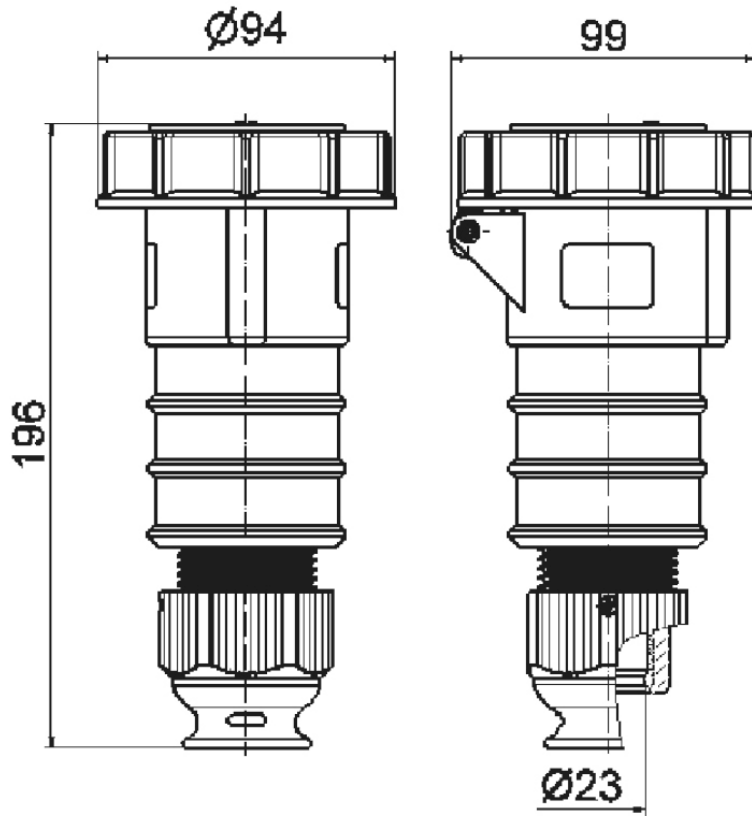

Connector - for reefer containers, with cable gland

Product description	
BALS-Prd.-Nr	310426
EAN	4024941107105
Product category	Connector QUICK-CONNECT TE
Current	32A
Number of poles	4p
Poles	3P+PE
Position of earth contact	3 h
Voltage	380 (50Hz) und 440V (60Hz) for reefer containers only
Frequency	50 and 60Hz

Product description	
Protection degree	IP67
Colour code	red RAL 3000
Colour of appliance	Hinged lid red RAL 3000, Enclosure red RAL 3000, Bayonet ring grey RAL 7035, Cable gland grey RAL 7035
Connection design	screwless spring terminals as cage clamp with Kontex-contact
Maximum conductor size	6,0 qmm
Cable entry	Cable gland
Height	198mm
Width	94mm
Depth	97mm
Material of enclosure	Polyamide
Contact	The contact carrier is made of high temperature resistant material, the contacts are brass nickel plated

Logistics data	
Weight/pcs	0.329 kg / Piece
Packaging	Bag
Content amount	1 ST
EAN	4024941107105
Length	97 mm
Width	94 mm
Height	198 mm

Logistics data	
Weight	0.33 kg
Volume	1,805.364 ccm
Packaging	Carton
Content amount	10 ST
EAN	4024941962605
Length	325 mm
Width	217 mm
Height	210 mm
Weight	3.496 kg
Volume	13,588.4 ccm