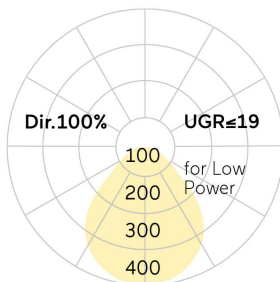

lightnet

Basic-A1

Surface mounted luminaire - Direct light distribution

Article code: BA1ASE-830E-D300

Illustrations may only be similar and serve as an orientation.

Basic-A1. LED. Surface mounted luminaire for wall or ceiling mounting with minimalist edge. Luminaire body made of high-quality aluminum profile. Surface finish Radiant Silver. Direct only light distribution. Colour temperature: 3000K (Warm White). Colour Rendering Index (CRI): >80. Microprismatic screen for uniform illumination and reduced luminance in office areas. UGR<=19. Switchable. DxH (round). D=300mm. H=75mm. Low-power

current. 823lm. 7W. 2,2kg. Binning initial <= MacAdam 3. IP40. Protection class I. CE, UKCA marking. Prüfzeichen: ENEC. IK02. 220-240V. 50-60 Hz. RG0 (EN62471). Luminous flux reduction up to 0,2%/1.000 operating hours. Nominal failure rate: 0,2%/1.000 operating hours. L90B10 (tq 25°C) = 50.000h. 5 years warranty. Manufacturer: Lightnet GmbH, ISO 9001:2015 and 50001:2018 certified.

Basic-A1

Surface mounted luminaire - Direct light distribution

Article code: BA1ASE-830E-D300

Customer / Project: _____

Note: _____

Productname	Basic-A1
Lamp	LED
Installation Type	Surface mounted luminaire
Surface finish	Radiant Silver
Light characteristics	Direct light distribution
Colour temperature	3000K
Colour Rendering Index (CRI)	CRI>80
Optical system	Microprismatic screen
Control	Switchable
Length L/Diameter D (mm)	D=300mm
Height H (mm)	H=75mm
Current/Power	Low-Power
Luminous Flux	823lm
Power consumption	7W
Degree of protection	IP40
Certification	Prüfzeichen: ENEC
LED lifetime	L90B10 (tq 25°C) = 50.000h
UGR	UGR<=19
Photometric code	8 30 / 3 3 9
Photobiological class	RG0 (EN62471)
Indoor/Outdoor	Indoor: ta [ambient] max. 25°C
Weight (kg)	2,2kg