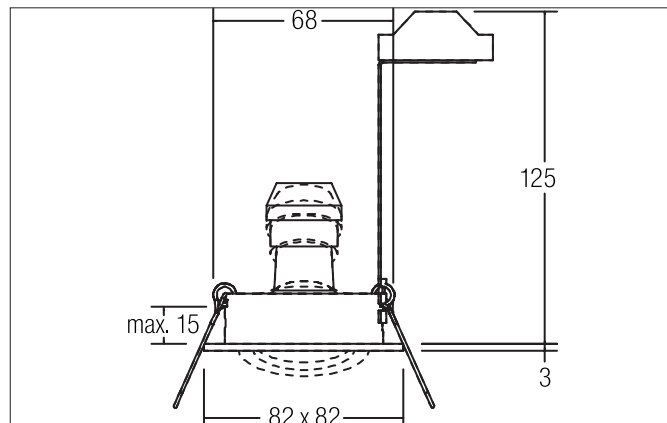

TIRREL-S Recessed spot, GU 10

Article no. 36144250

Light.
For Generations.**Tender**

Recessed spot, GU10, alu, Square. In a compact design, for installation in tool-less rapid assembly systems. Including bracket with GU10 socket for standard-compliant strain relief. Lamp holder: GU10, Mounting method: Recessed mounting, Place of installation: Ceiling-mounted, Material: Aluminium, Degree of protection: according to DIN EN 60529 IP20, Protection class: (EN 61140) II, Voltage: 230V AC 50Hz, Power: 50W, Amount of light sources / fittings: 1.0 Qty, Adjustability: Pivoted, With control gear: No, Control: Other.

Product Benefits

- Recessed spot in square shape made of solid aluminum.
for LED retrofit lamps with GU10 base.
- Ceiling cutout 68 mm, diameter 82 mm, installation depth 125 mm, IP20.
- Pivoting range 25°.
- Large color variation. Without visible snap ring.
- Classic, formally restrained design.
- In the same optics also available as GX5.3 version, as switchable and dimmable set (trailing-edge phase or DALI) and as a loudspeaker.
- In addition in the same surface structure and in the same color also available in round version.

TIRREL-S Recessed spot, GU 10

Article no. 36144250

Light.
For Generations.

Article data	
Article no.	36144250
GTIN	4250047780496
Series name	TIRREL-S
Short description	Recessed spot, GU10
Material	Aluminium
Colour	Alu
Type of surface	Matt
Shape	Square
Built-in diameter	68 mm
Installation depth	125 mm
Length	82 mm
Width	82 mm
Height	3 mm
Weight	0.135 kg

Packing data	
Gross weight	0.213 kg
Length of packaging	140 mm
Packaging width	100 mm
Packaging height	85 mm
Disposal at end of life	This product must not be disposed of with household waste. You are obliged, to dispose of such electrical waste separately. By disposing of electrical waste and other old or defective electronics separately, you support recycling or other forms of re-use. In that way you help to take care and to avoid that harmful substances get into the environment.