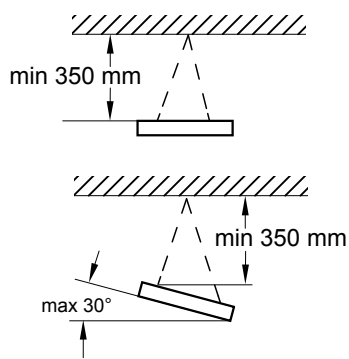

INSTRUCTION

KKH 4 37290004100

- 4x
  M6x30
- 4x
- 4x

Option