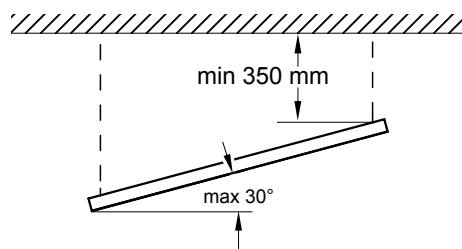

INSTRUCTION

KKH 4 37290004100

- 4x
  M6x30
- 4x
- 4x

Option