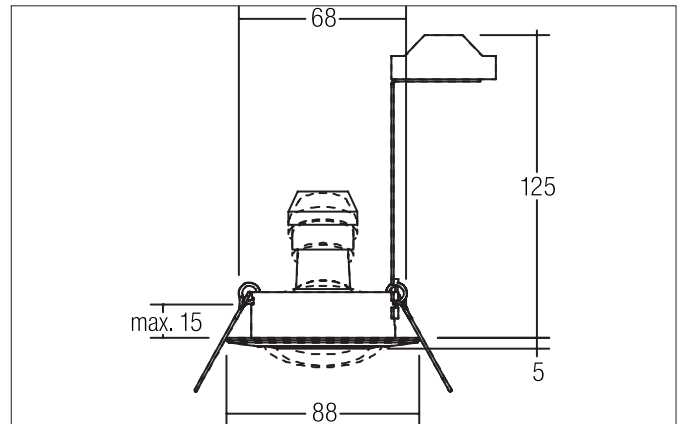

Recessed spot, GU10
Article no. 36141070

Light.
For Generations.

Tender

Recessed spot, GU10, white, Round. In a compact design, for installation in tool-less rapid assembly systems. Including bracket with GU10 socket for standard-compliant strain relief. Lamp holder: GU10, Mounting method: Recessed mounting, Place of installation: Ceiling-mounted, Material: Zinc casting / Aluminium casting, Degree of protection: according to DIN EN 60529 IP20, Protection class: (EN 61140) II, Voltage: 230V AC 50Hz, Power: 50W, Amount of light sources / fittings: 1.0 Qty, Adjustability: Pivoted, Control: Other.

Article data	
Article no.	36141070
GTIN	4250047780397
Short description	Recessed spot, GU10
Material	Cast iron
Colour	White
Type of surface	Glossy
Shape	Round
Outer diameter	88 mm
Built-in diameter	68 mm
Installation depth	125 mm
Hight	5 mm
Weight	0.125 kg

Recessed spot, GU10
Article no. 36141070

Light.
For Generations.

Operating technology of the luminaire	
System output	50 W
Voltage type	AC
AC nominal voltage max	230 V
Frequenz max.	50 Hz
Lamp	for LED-retrofill lamp
Lamp holder	GU10
Protection class	II
Degree of protection	IP20
Control	Other
Bulb change possible	Yes

Packing data	
Gross weight	0.152 kg
Length of packaging	140 mm
Packaging width	110 mm
Packaging height	120 mm
Disposal at end of life	This product must not be disposed of with household waste. You are obliged, to dispose of such electrical waste separately. By disposing of electrical waste and other old or defective electronics separately, you support recycling or other forms of re-use. In that way you help to take care and to avoid that harmful substances get into the environment.