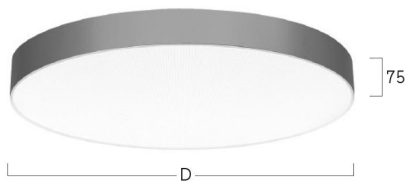

lightnet

Basic-A1

Surface mounted luminaire - Direct light distribution

Article code: BA1ASL-830M-D600

Illustrations may only be similar and serve as an orientation.

Basic-A1. LED. Surface mounted luminaire for wall or ceiling mounting with minimalist edge. Luminaire body made of high-quality aluminum profile. Surface finish Radiant Silver. Direct only light distribution. Colour temperature: 3000K (Warm White). Colour Rendering Index (CRI): >80. Microprismatic screen for uniform illumination and reduced luminance in office areas. Dimmable DALI. DxH (round). D=600mm. H=75mm. Medium-power current.

6779lm. 50W. 8,9kg. Binning initial <= MacAdam 3. IP40. Protection class I. CE, UKCA marking. Prüfzeichen: ENEC. IK02. 220-240V. 50-60 Hz. RG0 (EN62471). Luminous flux reduction up to 0,3%/1.000 operating hours. Nominal failure rate: 0,2%/1.000 operating hours. L85B10 (tq 25°C) = 50.000h. 5 years warranty. Manufacturer: Lightnet GmbH, ISO 9001:2015 and 50001:2018 certified.

Basic-A1

Surface mounted luminaire - Direct light distribution

Article code: BA1ASL-830M-D600

Customer / Project: _____

Note: _____

Productname	Basic-A1
Lamp	LED
Installation Type	Surface mounted luminaire
Surface finish	Radiant Silver
Light characteristics	Direct light distribution
Colour temperature	3000K
Colour Rendering Index (CRI)	CRI>80
Optical system	Microprismatic screen
Control	Dimmable (DALI)
Length L/Diameter D (mm)	D=600mm
Height H (mm)	H=75mm
Current/Power	Medium-Power
Luminous Flux	6779lm
Power consumption	50W
Degree of protection	IP40
Certification	Prüfzeichen: ENEC
LED lifetime	L85B10 (tq 25°C) = 50.000h
Photometric code	8 30 / 3 3 9
Photobiological class	RG0 (EN62471)
Indoor/Outdoor	Indoor: ta [ambient] max. 25°C
Weight (kg)	8,9kg