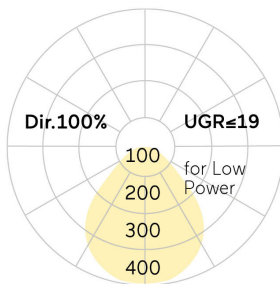

lightnet

Basic-A1

Surface mounted luminaire - Direct light distribution

Article code: BA1ASL-830M-D600

Illustrations may only be similar and serve as an orientation.

Basic-A1. LED. Surface mounted luminaire for wall or ceiling mounting with minimalist edge. Luminaire body made of high-quality aluminum profile. Surface finish Radiant Silver. Direct only light distribution. Colour temperature: 3000K (Warm White). Colour Rendering Index (CRI): >80. Microprismatic screen for uniform illumination and reduced luminance in office areas. Dimmable DALI. DxH (round). D=600mm. H=75mm. Medium-power current.

6779lm. 50W. 8,9kg. Binning initial <= MacAdam 3. IP40. Protection class I. CE, UKCA marking. Prüfzeichen: ENEC. IK02. 220-240V. 50-60 Hz. RG0 (EN62471). Luminous flux reduction up to 0,3%/1.000 operating hours. Nominal failure rate: 0,2%/1.000 operating hours. L85B10 (tq 25°C) = 50.000h. 5 years warranty. Manufacturer: Lightnet GmbH, ISO 9001:2015 and 50001:2018 certified.

Basic-A1

Surface mounted luminaire - Direct light distribution

Article code: BA1ASL-830M-D600

Customer / Project: _____

Note: _____

Productname	Basic-A1
Lamp	LED
Installation Type	Surface mounted luminaire
Surface finish	Radiant Silver
Light characteristics	Direct light distribution
Colour temperature	3000K
Colour Rendering Index (CRI)	CRI>80
Optical system	Microprismatic screen
Control	Dimmable (DALI)
Length L/Diameter D (mm)	D=600mm
Height H (mm)	H=75mm
Current/Power	Medium-Power
Luminous Flux	6779lm
Power consumption	50W
Degree of protection	IP40
Certification	Prüfzeichen: ENEC
LED lifetime	L85B10 (tq 25°C) = 50.000h
Photometric code	8 30 / 3 3 9
Photobiological class	RG0 (EN62471)
Indoor/Outdoor	Indoor: ta [ambient] max. 25°C
Weight (kg)	8,9kg