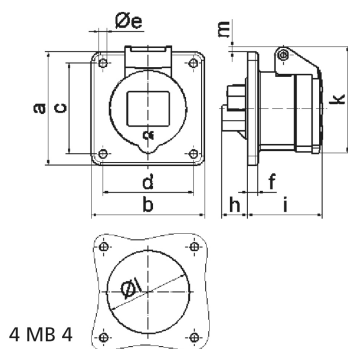

Panel mounting socket outlet, straight - flange 75x75, fixing centers 60x60

Product description	
BALS-Prd.-Nr	1325
EAN	4024941013253
Product category	Panel mounting socket outlet, straight
Current	16A
Number of poles	4p
Poles	3P+PE
Position of earth contact	7 h
Voltage	480 up to 500V

Product description	
Frequency	50 and 60Hz
Protection degree	IP44
Colour code	black RAL 9005
Colour of appliance	Hinged lid black RAL 9005, Enclosure grey RAL 7035
Connection design	with screw terminal
Maximum conductor size	4,0 qmm
Cable entry	other
Height	78mm
Width	75mm
Depth	78mm
Flange size vertical	75mm
Flange size horizontal	75mm
Drill hole distance vertical	60mm
Drill hole distance horizontal	60mm
Material of enclosure	Polyamide
Contact	The contact carrier is made of polyamide, The contacts are brass

Logistics data	
Weight/pcs	0.138 kg / Piece
Packaging	Bag
Content amount	1 ST

Logistics data	
EAN	4024941013253
Length	78 mm
Width	75 mm
Height	78 mm
Weight	0.139 kg
Volume	456.3 ccm
Packaging	Carton
Content amount	10 ST
EAN	4024941818605
Length	275 mm
Width	175 mm
Height	137 mm
Weight	1.505 kg
Volume	5,737.5 ccm

Ampere Polzahl	16 3	16 4	16 5	32 3	32 4	32 5
a	75,0	75,0	75,0	75,0	75,0	75,0
b	75,0	75,0	75,0	75,0	75,0	75,0
c	60,0	60,0	60,0	60,0	60,0	60,0
d	60,0	60,0	60,0	60,0	60,0	60,0
e ø	5,5	5,5	5,5	5,5	5,5	5,5
f	7,0	7,0	7,0	8,0	8,0	8,0
h	17,0	26,0	17,0	36,0	36,0	19,0
i	51,0	53,0	53,0	62,0	62,0	62,0
k	70,0	80,0	85,0	90,0	90,0	98,0
l ø	45,0	45,0	55,0	60,0	60,0	60,0
m	3,5	7,0	11,5	12,0	12,0	17,0
Leiter mm ² min	1,5	1,5	1,5	2,5	2,5	2,5
Leiter mm ² max	4	4	4	10	10	10