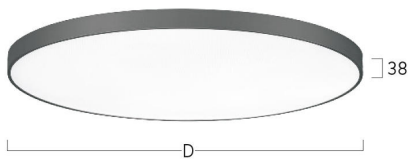

lightnet

Basic-A5

Surface mounted luminaire - Direct light distribution

Article code: BA5ASE-830M-D300

Illustrations may only be similar and serve as an orientation.

Basic-A5. LED. Surface mounted luminaire for wall or ceiling mounting with minimalist edge. Luminaire body made of high-quality aluminum profile. Surface finish Radiant Silver. Direct only light distribution. Colour temperature: 3000K (Warm White). Colour Rendering Index (CRI): >80. Microprismatic screen for uniform illumination and reduced luminance in office areas. UGR<=19. Switchable. DxH (round). D=300mm. H=38mm. Medium-

Basic-A5

Surface mounted luminaire - Direct light distribution

Article code: BA5ASE-830M-D300

Customer / Project: _____

Note: _____

Productname	Basic-A5
Lamp	LED
Installation Type	Surface mounted luminaire
Surface finish	Radiant Silver
Light characteristics	Direct light distribution
Colour temperature	3000K
Colour Rendering Index (CRI)	CRI>80
Optical system	Microprismatic screen
Control	Switchable
Length L/Diameter D (mm)	D=300mm
Height H (mm)	H=38mm
Current/Power	Medium-Power
Luminous Flux	645lm
Power consumption	7W
Degree of protection	IP40
Certification	Prüfzeichen: ENEC
LED lifetime	L85B10 (tq 25°C) = 50.000h
UGR	UGR<=19
Photometric code	8 30 / 3 3 9
Photobiological class	RG0 (EN62471)
Indoor/Outdoor	Indoor: ta [ambient] max. 25°C
Weight (kg)	2,6kg