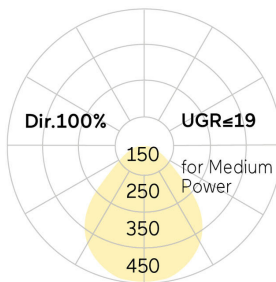

lightnet

Basic-A5

Surface mounted luminaire - Direct light distribution

Article code: BA5ASE-830M-D300

Illustrations may only be similar and serve as an orientation.

Basic-A5. LED. Surface mounted luminaire for wall or ceiling mounting with minimalist edge. Luminaire body made of high-quality aluminum profile. Surface finish Radiant Silver. Direct only light distribution. Colour temperature: 3000K (Warm White). Colour Rendering Index (CRI): >80. Microprismatic screen for uniform illumination and reduced luminance in office areas. UGR<=19. Switchable. DxH (round). D=300mm. H=38mm. Medium-

power current. 645lm. 7W. 2,6kg. Binning initial <= MacAdam 3. IP40. Protection class I. CE, UKCA marking. Prüfzeichen: ENEC. IK02. 220-240V. 50-60 Hz. RG0 (EN62471). Luminous flux reduction up to 0,3%/1.000 operating hours. Nominal failure rate: 0,2%/1.000 operating hours. L85B10 (tq 25°C) = 50.000h. 5 years warranty. Manufacturer: Lightnet GmbH, ISO 9001:2015 and 50001:2018 certified.

Basic-A5

Surface mounted luminaire - Direct light distribution

Article code: BA5ASE-830M-D300

Customer / Project: _____

Note: _____

Productname	Basic-A5
Lamp	LED
Installation Type	Surface mounted luminaire
Surface finish	Radiant Silver
Light characteristics	Direct light distribution
Colour temperature	3000K
Colour Rendering Index (CRI)	CRI>80
Optical system	Microprismatic screen
Control	Switchable
Length L/Diameter D (mm)	D=300mm
Height H (mm)	H=38mm
Current/Power	Medium-Power
Luminous Flux	645lm
Power consumption	7W
Degree of protection	IP40
Certification	Prüfzeichen: ENEC
LED lifetime	L85B10 (tq 25°C) = 50.000h
UGR	UGR<=19
Photometric code	8 30 / 3 3 9
Photobiological class	RG0 (EN62471)
Indoor/Outdoor	Indoor: ta [ambient] max. 25°C
Weight (kg)	2,6kg