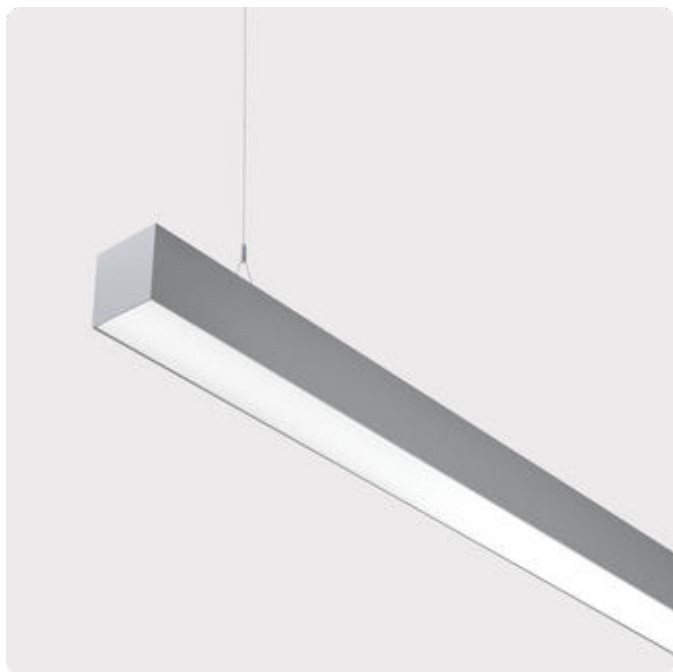

lightnet

Matric-G5

Pendant light-line - Direct light distribution

Article code: LG5OEE-830M-L1475-Y

Illustrations may only be similar and serve as an orientation.

Matric-G5. LED. Pendant light-line. Luminaire body made of high-quality aluminum profile. Surface finish Silver Anodised. Direct only light distribution. Colour temperature: 3000K (Warm White). Colour Rendering Index (CRI): >80. Opal diffuser for enhanced light transmission and perfect uniform illumination. Switchable. LxWxH (rectangular). L=1475mm. W=81mm. H=81mm. Y-cord suspension with power supply cable and ceiling rose (Set). Pendant length max 1500mm. Power supply: transparent. Ceiling rose:

lightnet

Matric-G5

Pendant light-line - Direct light distribution

Article code: LG5OEE-830M-L1475-Y

Customer / Project: _____

Note: _____

Productname	Matric-G5
Lamp	LED
Installation Type	Pendant light-line
Surface finish	Silver Anodised
Light characteristics	Direct light distribution
Colour temperature	3000K
Colour Rendering Index (CRI)	CRI>80
Optical system	Opal diffuser
Control	Switchable
Length L/Diameter D (mm)	L=1475mm
Width W (mm)	W=81mm
Height H (mm)	H=81mm
Current/Power	Medium-Power
Luminous Flux	3862lm
Power consumption	32W
Suspension	Y-susp. (Set)
Ceiling rose colour	Ceiling rose: Matching luminaire`s surface colour
Pendant length (mm)	Pendant length max 1500mm
Degree of protection	IP20
Certification	Prüfzeichen: ENEC
Cable Colour	Power supply: transparent
LED lifetime	L85B10 (tq 25°C) = 50.000h
Photometric code	8 30 / 3 3 9
Photobiological class	RG0 (EN62471)
Indoor/Outdoor	Indoor: ta [ambient] max. 25°C
Weight (kg)	5,2kg