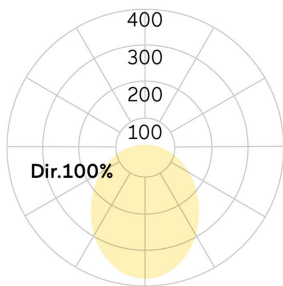

lightnet

Matric-G5

Pendant light-line - Direct light distribution

Article code: LG5OEE-830M-L1475-Y

Customer / Project: _____

Note: _____

Productname	Matric-G5
Lamp	LED
Installation Type	Pendant light-line
Surface finish	Silver Anodised
Light characteristics	Direct light distribution
Colour temperature	3000K
Colour Rendering Index (CRI)	CRI>80
Optical system	Opal diffuser
Control	Switchable
Length L/Diameter D (mm)	L=1475mm
Width W (mm)	W=81mm
Height H (mm)	H=81mm
Current/Power	Medium-Power
Luminous Flux	3862lm
Power consumption	32W
Suspension	Y-susp. (Set)
Ceiling rose colour	Ceiling rose: Matching luminaire`s surface colour
Pendant length (mm)	Pendant length max 1500mm
Degree of protection	IP20
Certification	Prüfzeichen: ENEC
Cable Colour	Power supply: transparent
LED lifetime	L85B10 (tq 25°C) = 50.000h
Photometric code	8 30 / 3 3 9
Photobiological class	RG0 (EN62471)
Indoor/Outdoor	Indoor: ta [ambient] max. 25°C
Weight (kg)	5,2kg