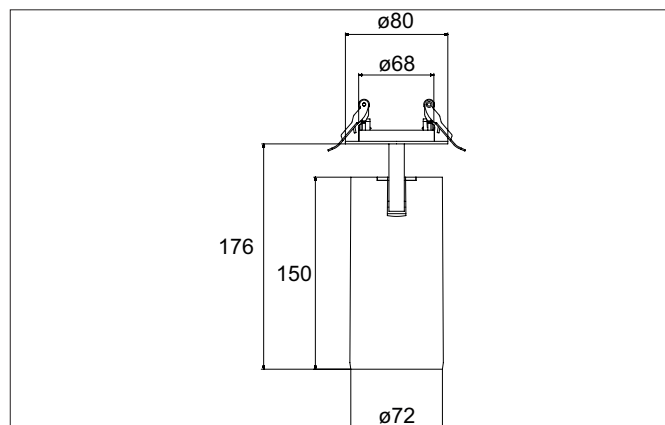

TRAXX MAXI LED semi-recessed spotlight, DALI

Article no. 88804173DA

Light.
For Generations.**Tender**

LED semi-recessed spotlight, DALI, Round. Ceiling cut-out \varnothing 68 mm, Installation depth 50 mm, Weight 0,270 kg, with rotationssymmetrical, deep, wide distributed light intensity. optimal light distribution due to a glass transparent cover. Luminous flux 3.072 lm, Power 1 x 24 W, Light colour warm white, Correlated color temperature (CCT) 3.000 K, Colour rendering index CRI > 90, Rated life time L80/B50 at 25 °C: 50.000 h, Housing material: Aluminium, Colour: White structure, Permissible ambient temperature (ta): -20 °C - +25 °C, Protection class (EN 61140): II, Degree of protection (DIN EN 60529): IP20, .With electronic driver, DALI dimmable.

Article data	
Article no.	88804173DA
GTIN	4251433995449
Series name	TRAXX MAXI
Short description	LED semi-recessed spotlight, DALI
Material	Aluminium
Colour	White
Type of surface	Structure
Shape	Round
Built-in diameter	68 mm
Installation depth	50 mm
Weight	0.270 kg

TRAXX MAXI LED semi-recessed spotlight, DALI

Article no. 88804173DA

Light.
For Generations.

Lighting technology	
Colour temperature	3.000 K
Light colour	White
Light output	Direct
Luminous flux	3,072 lm
System efficiency	128 lm/W
Colour rendering	CRI > 90
Reflector	High-gloss
Beam angle	40°
Light sharing	Symmetric

Packing data	
Gross weight	0.88 kg
Length of packaging	71 mm
Packaging width	71 mm
Packaging height	220 mm
Disposal at end of life	This product must not be disposed of with household waste. You are obliged, to dispose of such electrical waste separately. By disposing of electrical waste and other old or defective electronics separately, you support recycling or other forms of re-use. In that way you help to take care and to avoid that harmful substances get into the environment.