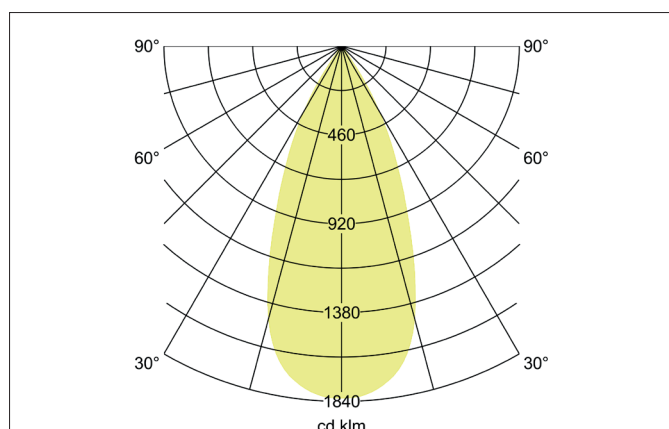

TRAXX MAXI LED semi-recessed spotlight, DALI

Article no. 88804173DA

Light.
For Generations.**Tender**

LED semi-recessed spotlight, DALI, Round. Ceiling cut-out \varnothing 68 mm, Installation depth 50 mm, Weight 0,270 kg, with rotationssymmetrical, deep, wide distributed light intensity. optimal light distribution due to a glass transparent cover. Luminous flux 3.072 lm, Power 1 x 24 W, Light colour warm white, Correlated color temperature (CCT) 3.000 K, Colour rendering index CRI > 90, Rated life time L80/B50 at 25 °C: 50.000 h, Housing material: Aluminium, Colour: White structure, Permissible ambient temperature (ta): -20 °C - +25 °C, Protection class (EN 61140): II, Degree of protection (DIN EN 60529): IP20, .With electronic driver, DALI dimmable.

Article data	
Article no.	88804173DA
GTIN	4251433995449
Series name	TRAXX MAXI
Short description	LED semi-recessed spotlight, DALI
Material	Aluminium
Colour	White
Type of surface	Structure
Shape	Round
Built-in diameter	68 mm
Installation depth	50 mm
Weight	0.270 kg

TRAXX MAXI LED semi-recessed spotlight, DALI

Article no. 88804173DA

Light.
For Generations.

Lighting technology	
Colour temperature	3.000 K
Light colour	White
Light output	Direct
Luminous flux	3,072 lm
System efficiency	128 lm/W
Colour rendering	CRI > 90
Reflector	High-gloss
Beam angle	40°
Light sharing	Symmetric