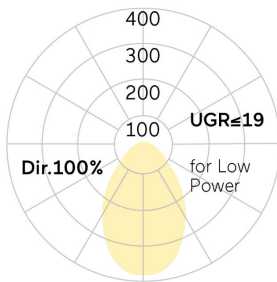

Matric-G3

Pendant light-line - Direct light distribution

Article code: LG3AEE-840E-L1765-Y

Customer / Project: _____

Note: _____

Productname	Matric-G3
Lamp	LED
Installation Type	Pendant light-line
Surface finish	Silver Anodised
Light characteristics	Direct light distribution
Colour temperature	4000K
Colour Rendering Index (CRI)	CRI>80
Optical system	Microprismatic screen
Control	Switchable
Length L/Diameter D (mm)	L=1765mm
Width W (mm)	W=55mm
Height H (mm)	H=75mm
Current/Power	Low-Power
Luminous Flux	2450lm
Power consumption	22W
Suspension	Y-susp. (Set)
Ceiling rose colour	Ceiling rose: Matching luminaire`s surface colour
Pendant length (mm)	Pendant length max 1500mm
Degree of protection	IP20
Certification	Prüfzeichen: ENEC
Cable Colour	Power supply: transparent
LED lifetime	L90B10 (tq 25°C) = 50.000h
UGR	UGR<=19
Photometric code	8 40 / 3 3 9
Photobiological class	RG0 (EN62471)
Indoor/Outdoor	Indoor: ta [ambient] max. 25°C
Weight (kg)	4kg