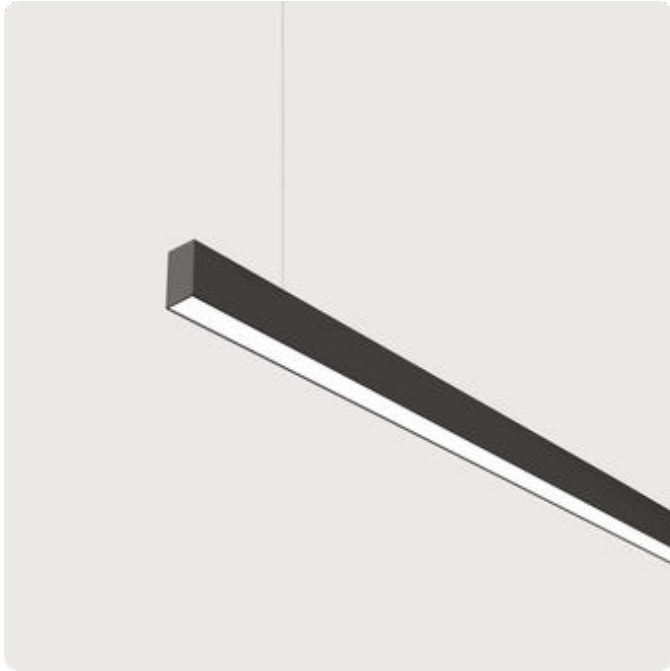

Matric-RX

Pendant light-line - Direct/indirect light distribution

Article code: LRXOBL-840H-L1475-A

Illustrations may only be similar and serve as an orientation.

Matric-RX. LED. Pendant light-line. Luminaire body made of high-quality aluminum profile. Surface finish Jet Black. Direct/indirect light distribution. Colour temperature: 4000K (Cool White). Colour Rendering Index (CRI): >80. Opal diffuser for enhanced light transmission and uniform illumination. Dimmable DALI. LxWxH (rectangular). L= 1475mm. W=40mm. H=75mm. Single-cord suspension (Set). Pendant length max 1500mm. Power supply: transparent. Ceiling rose: Matching luminaire`s surface

Matric-RX

Pendant light-line - Direct/indirect light distribution

Article code: LRXOBL-840H-L1475-A

Customer / Project: _____

Note: _____

Productname	Matric-RX
Lamp	LED
Installation Type	Pendant light-line
Surface finish	Jet Black
Light characteristics	Direct/indirect light distribution
Colour temperature	4000K
Colour Rendering Index (CRI)	CRI>80
Optical system	Opal diffuser
Control	Dimmable (DALI)
Length L/Diameter D (mm)	L=1475mm
Width W (mm)	W=40mm
Height H (mm)	H=75mm
Current/Power	High-Power
Luminous Flux	6870lm
Power consumption	53W
Suspension	Single susp. (Set)
Ceiling rose colour	Ceiling rose: Matching luminaire`s surface colour
Pendant length (mm)	Pendant length max 1500mm
Degree of protection	IP20
Certification	Prüfzeichen: ENEC
Cable Colour	Power supply: transparent
LED lifetime	L80B10 (tq 25°C) = 50.000h
Photometric code	8 40 / 3 3 9
Photobiological class	RG0 (EN62471)
Indoor/Outdoor	Indoor: ta [ambient] max. 25°C
Weight (kg)	4,2kg