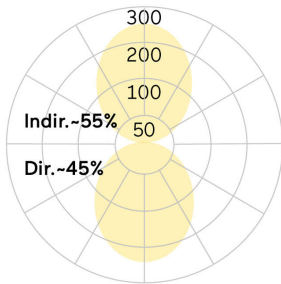

Matric-RX

Pendant light-line - Direct/indirect light distribution

Article code: LRXOBL-840H-L1475-A

Illustrations may only be similar and serve as an orientation.

Matric-RX. LED. Pendant light-line. Luminaire body made of high-quality aluminum profile. Surface finish Jet Black. Direct/indirect light distribution. Colour temperature: 4000K (Cool White). Colour Rendering Index (CRI): >80. Opal diffuser for enhanced light transmission and uniform illumination. Dimmable DALI. LxWxH (rectangular). L= 1475mm. W=40mm. H=75mm. Single-cord suspension (Set). Pendant length max 1500mm. Power supply: transparent. Ceiling rose: Matching luminaire`s surface

Matric-RX

Pendant light-line - Direct/indirect light distribution

Article code: LRXOBL-840H-L1475-A

Customer / Project: _____

Note: _____

Productname	Matric-RX
Lamp	LED
Installation Type	Pendant light-line
Surface finish	Jet Black
Light characteristics	Direct/indirect light distribution
Colour temperature	4000K
Colour Rendering Index (CRI)	CRI>80
Optical system	Opal diffuser
Control	Dimmable (DALI)
Length L/Diameter D (mm)	L=1475mm
Width W (mm)	W=40mm
Height H (mm)	H=75mm
Current/Power	High-Power
Luminous Flux	6870lm
Power consumption	53W
Suspension	Single susp. (Set)
Ceiling rose colour	Ceiling rose: Matching luminaire`s surface colour
Pendant length (mm)	Pendant length max 1500mm
Degree of protection	IP20
Certification	Prüfzeichen: ENEC
Cable Colour	Power supply: transparent
LED lifetime	L80B10 (tq 25°C) = 50.000h
Photometric code	8 40 / 3 3 9
Photobiological class	RG0 (EN62471)
Indoor/Outdoor	Indoor: ta [ambient] max. 25°C
Weight (kg)	4,2kg