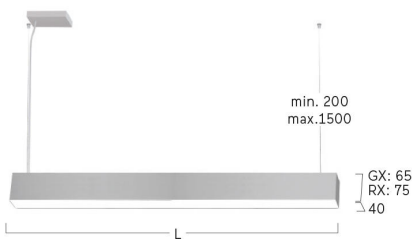

Matric-RX

Pendant light-line - Direct/indirect light distribution

Article code: LRXOBL-840H-L1475-A

Illustrations may only be similar and serve as an orientation.

Matric-RX. LED. Pendant light-line. Luminaire body made of high-quality aluminum profile. Surface finish Jet Black. Direct/indirect light distribution. Colour temperature: 4000K (Cool White). Colour Rendering Index (CRI): >80. Opal diffuser for enhanced light transmission and uniform illumination. Dimmable DALI. LxWxH (rectangular). L= 1475mm. W=40mm. H=75mm. Single-cord suspension (Set). Pendant length max 1500mm. Power supply: transparent. Ceiling rose: Matching luminaire`s surface

Matric-RX

Pendant light-line - Direct/indirect light distribution

Article code: LRXOBL-840H-L1475-A

Customer / Project: _____

Note: _____

Productname	Matric-RX
Lamp	LED
Installation Type	Pendant light-line
Surface finish	Jet Black
Light characteristics	Direct/indirect light distribution
Colour temperature	4000K
Colour Rendering Index (CRI)	CRI>80
Optical system	Opal diffuser
Control	Dimmable (DALI)
Length L/Diameter D (mm)	L=1475mm
Width W (mm)	W=40mm
Height H (mm)	H=75mm
Current/Power	High-Power
Luminous Flux	6870lm
Power consumption	53W
Suspension	Single susp. (Set)
Ceiling rose colour	Ceiling rose: Matching luminaire`s surface colour
Pendant length (mm)	Pendant length max 1500mm
Degree of protection	IP20
Certification	Prüfzeichen: ENEC
Cable Colour	Power supply: transparent
LED lifetime	L80B10 (tq 25°C) = 50.000h
Photometric code	8 40 / 3 3 9
Photobiological class	RG0 (EN62471)
Indoor/Outdoor	Indoor: ta [ambient] max. 25°C
Weight (kg)	4,2kg