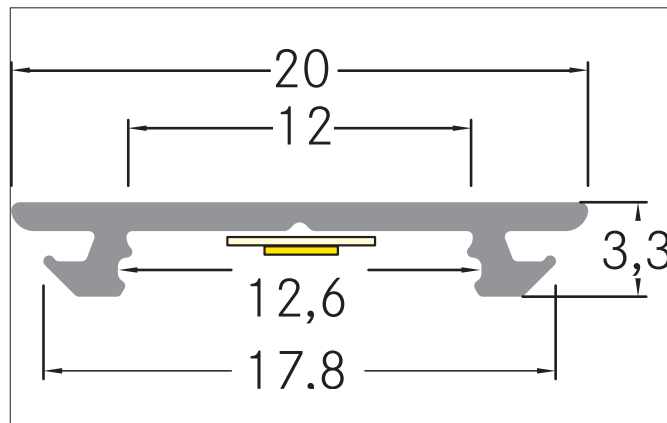

P72-12 Flexible profile

Article no. 53753070

Light.
For Generations.**Tender**

Flexible profile, white. For optimal attachment of the profile this holders are suitable 53020000 53021000 53022260. With the use of profile covers 53431070 the additional mechanical protection and optimal light distribution can be achieved. The associated end cap set is under 53078070 available. for Mounting method: Special profile, Material: Aluminium, dimensions profile: length: 2.000 mm x width: 20 mm x height: 3,3 mm .

Article data	
Article no.	53753070
GTIN	4251433912392
Series name	P72-12
Short description	Flexible profile
Material	Aluminium
Colour	White
Type of surface	Matt
Length	2,000 mm
Width	20 mm
Hight	3.3 mm
Weight	0.120 kg

P72-12 Flexible profile

Article no. 53753070

Light.
For Generations.

Packing data	
Gross weight	0.5 kg
Length of packaging	2,020 mm
Packaging width	45 mm
Packaging height	45 mm
Note	Please note that the materials aluminium and PMMA or PC can expand differently with changes in temperature! At a temperature change of 10°C, the coefficient of expansion is approx. aluminium is approx. 0.7mm per metre, for plastic approx. 1.5mm per metre. This is not a defect in the product, this is a normal physical process.
Disposal at end of life	This product must not be disposed of with household waste. You are obliged, to dispose of such electrical waste separately. By disposing of electrical waste and other old or defective electronics separately, you support recycling or other forms of re-use. In that way you help to take care and to avoid that harmful substances get into the environment.