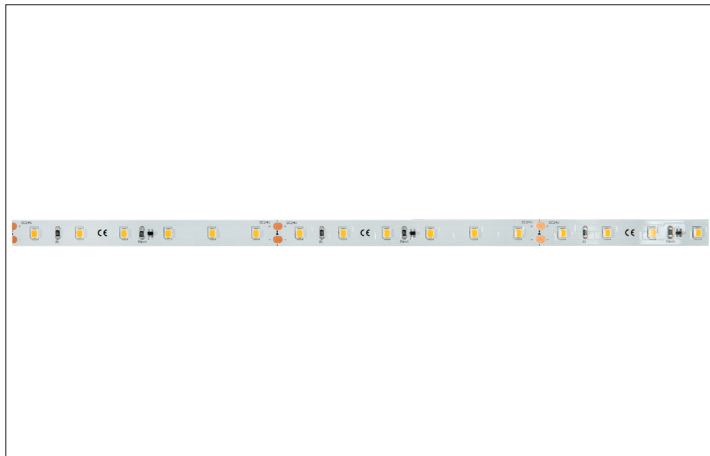

QualityFlex Performance flex lighting 30 m, CRI > 95, 1,5 W / m, IP00

Artikel-Nr. 19300103

QualityFlex Performance flex lighting 30 m, CRI > 95, 1,5 W / m, IP00, white, 3.000K, CRI > 95. LED flex lighting for decorative, technical as well as efficient lighting of light coves, linear applications and backlighting, basic or general lighting of rooms, architectural applications and for areas where high illumination is required, such as indirect or direct lighting, luminous ceilings, gastronomy lighting and much more. Länge: 30000.0 mm Lampenleistung je Meter: 1.5 W/m, Lichtstrom je Meter: 135.0 lm/m, Schutzart raumseitig: IP00, Schutzklasse: III, Spannung: 24V DC, Abstrahlwinkel: 120.0 °, 60 LEDs pro Meter, Chip-Abstand (Short Pitch) : 16,7mm. Zur Individuellen Anwendung kann die LED-Flexplatte alle 100 mm eingekürzt werden. Die maximale Systemlänge von 30.000mm darf mit einer Einspeisung nicht überschritten werden. This luminaire contains incorporated and non-exchangeable LED light sources

Artikel-Nr. 19300103
Stand: 06.12.2021 17:38

Colour temperature	3000 K
Light colour	White
Luminous flux per meter	135 lm/m
Power	45 W
Lamp power per meter	1,5 W/m
Beam angle	120 °
Length	30,000 mm
Width	10 mm
Aufbauhöhe	1.4 mm
Length of individual sections	100 mm
Degree of protection	IP00
Protection class	III

McAdam-Step	McAdam-Step 5
Short Pitch	16.7 mm
Number of lamps per meter	60 Qty
Voltage	24V
Voltage type	DC
Ambient temperature	-10 °C bis +40 °C
Control	Dimming depending on driver
Circuit type	Parallel conduction
Length of the connection line	350 mm
Colour rendering	CRI > 95
Maximum module length	30,000 mm