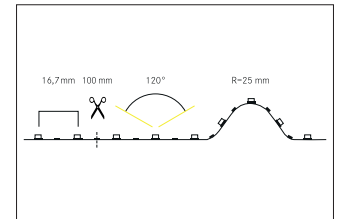

QualityFlex Performance flex lighting 30 m, CRI > 95, 1,5 W / m, IP00

Artikel-Nr. 19300103

QualityFlex Performance flex lighting 30 m, CRI > 95, 1,5 W / m, IP00, white, 3.000K, CRI > 95. LED flex lighting for decorative, technical as well as efficient lighting of light coves, linear applications and backlighting, basic or general lighting of rooms, architectural applications and for areas where high illumination is required, such as indirect or direct lighting, luminous ceilings, gastronomy lighting and much more. Länge: 30000.0 mm Lampenleistung je Meter: 1.5 W/m, Lichtstrom je Meter: 135.0 lm/m, Schutzart raumseitig: IP00, Schutzklasse: III, Spannung: 24V DC, Abstrahlwinkel: 120.0 °, 60 LEDs pro Meter, Chip-Abstand (Short Pitch) : 16,7mm. Zur Individuellen Anwendung kann die LED-Flexplatte alle 100 mm eingekürzt werden. Die maximale Systemlänge von 30.000mm darf mit einer Einspeisung nicht überschritten werden. This luminaire contains incorporated and non-exchangeable LED light sources

Artikel-Nr. 19300103
Stand: 06.12.2021 17:38

Colour temperature	3000 K
Light colour	White
Luminous flux per meter	135 lm/m
Power	45 W
Lamp power per meter	1,5 W/m
Beam angle	120 °
Length	30,000 mm
Width	10 mm
Aufbauhöhe	1.4 mm
Length of individual sections	100 mm
Degree of protection	IP00
Protection class	III

McAdam-Step	McAdam-Step 5
Short Pitch	16.7 mm
Number of lamps per meter	60 Qty
Voltage	24V
Voltage type	DC
Ambient temperature	-10 °C bis +40 °C
Control	Dimming depending on driver
Circuit type	Parallel conduction
Length of the connection line	350 mm
Colour rendering	CRI > 95
Maximum module length	30,000 mm