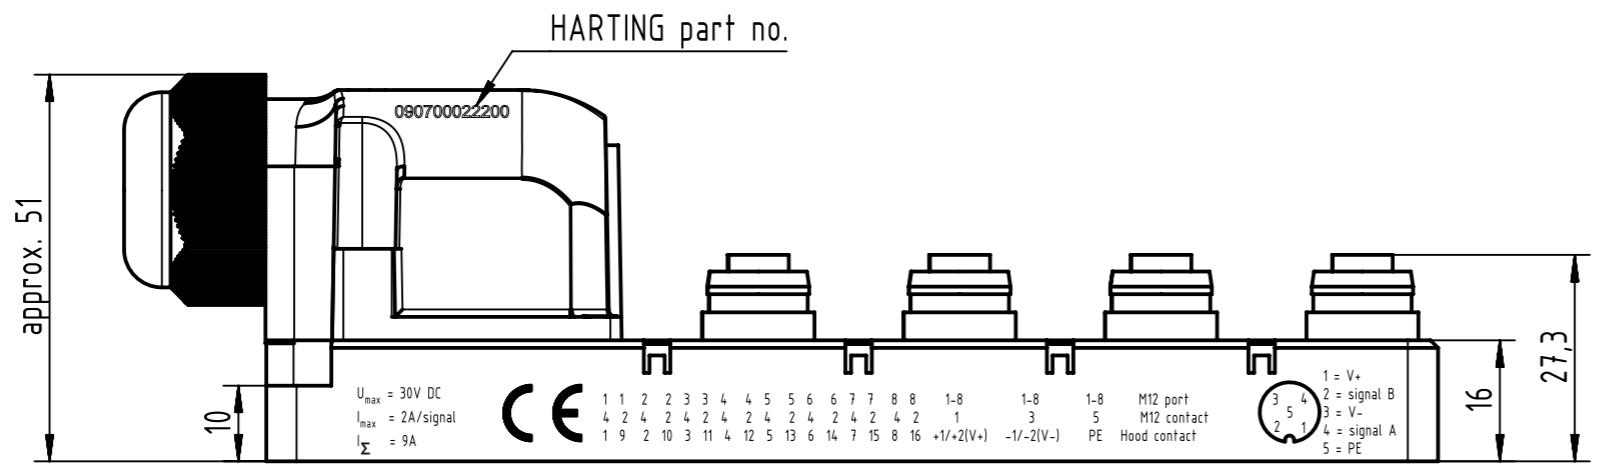

Loading plan

- Protection level: IP67
- Temperature range: -30°C ... +80°C

All Dimensions in mm		Tech. Character.		Free size tol.		According to production drawing	
All rights reserved		Created by	Inspected by	Standardisation	Date	State	
Department HCS - RO		COSTEA	402676	MUNTEANV	2020-04-15	Final Release	
HARTING Customised Solutions		Title har-SAB M12/8/5p PC				Doc-Key / ECM-Nr.	
D-32339 Espelkamp		Type	Number	100689728/UGD/000/H		500000171204	
		TB	090700022200	Rev.		Page	
				H		1/1	