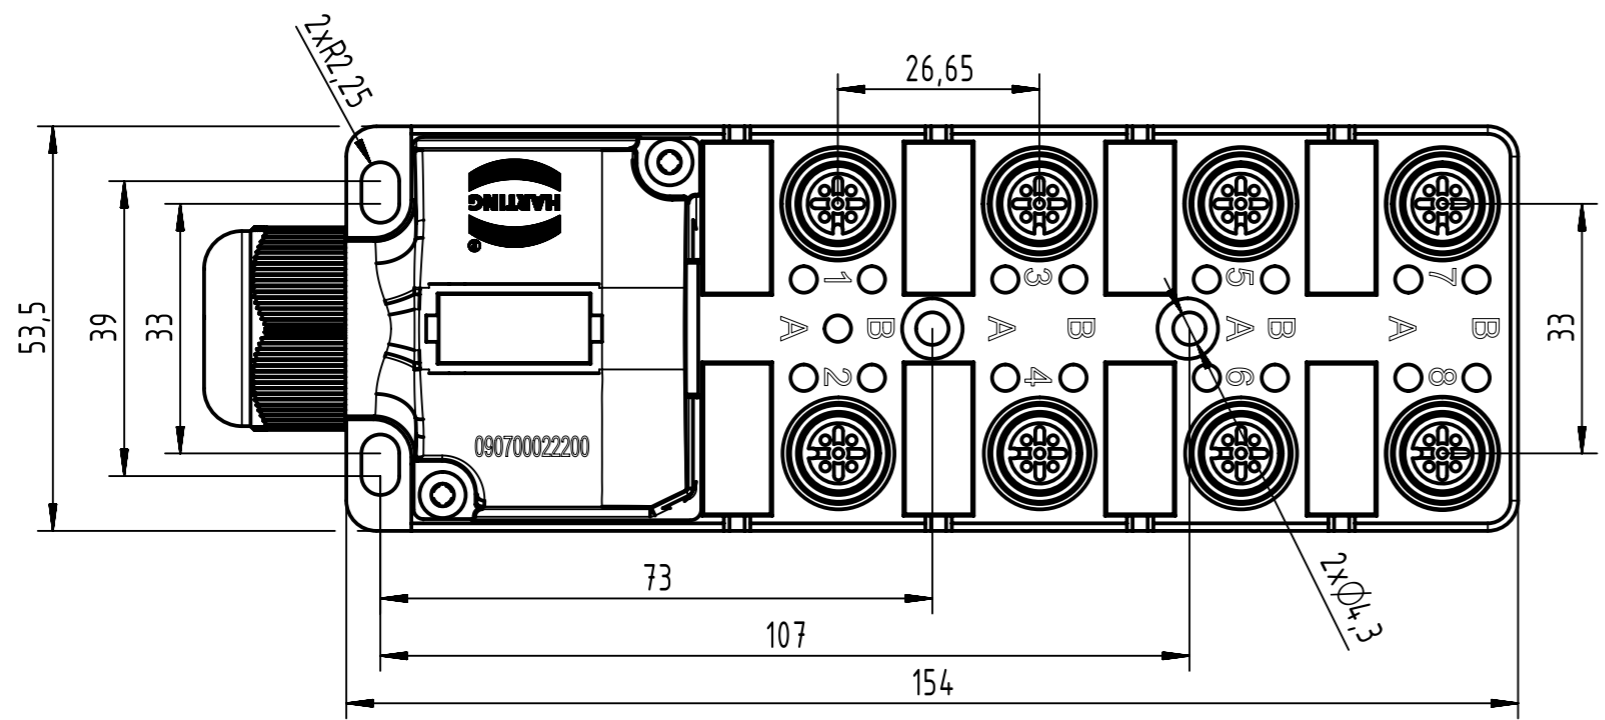

Loading plan

- Protection level: IP67
- Temperature range: -30°C ... +80°C

All Dimensions in mm		Tech. Character.		Free size tol.		According to production drawing	
All rights reserved		Created by	Inspected by	Standardisation	Date	State	
Department HCS - RO		COSTEA	402676	MUNTEANV	2020-04-15	Final Release	
HARTING Customised Solutions		Title har-SAB M12/8/5p PC				Doc-Key / ECM-Nr.	
D-32339 Espelkamp		Type	Number	100689728/UGD/000/H		500000171204	
		TB	090700022200	Rev.		Page	
				H		1/1	