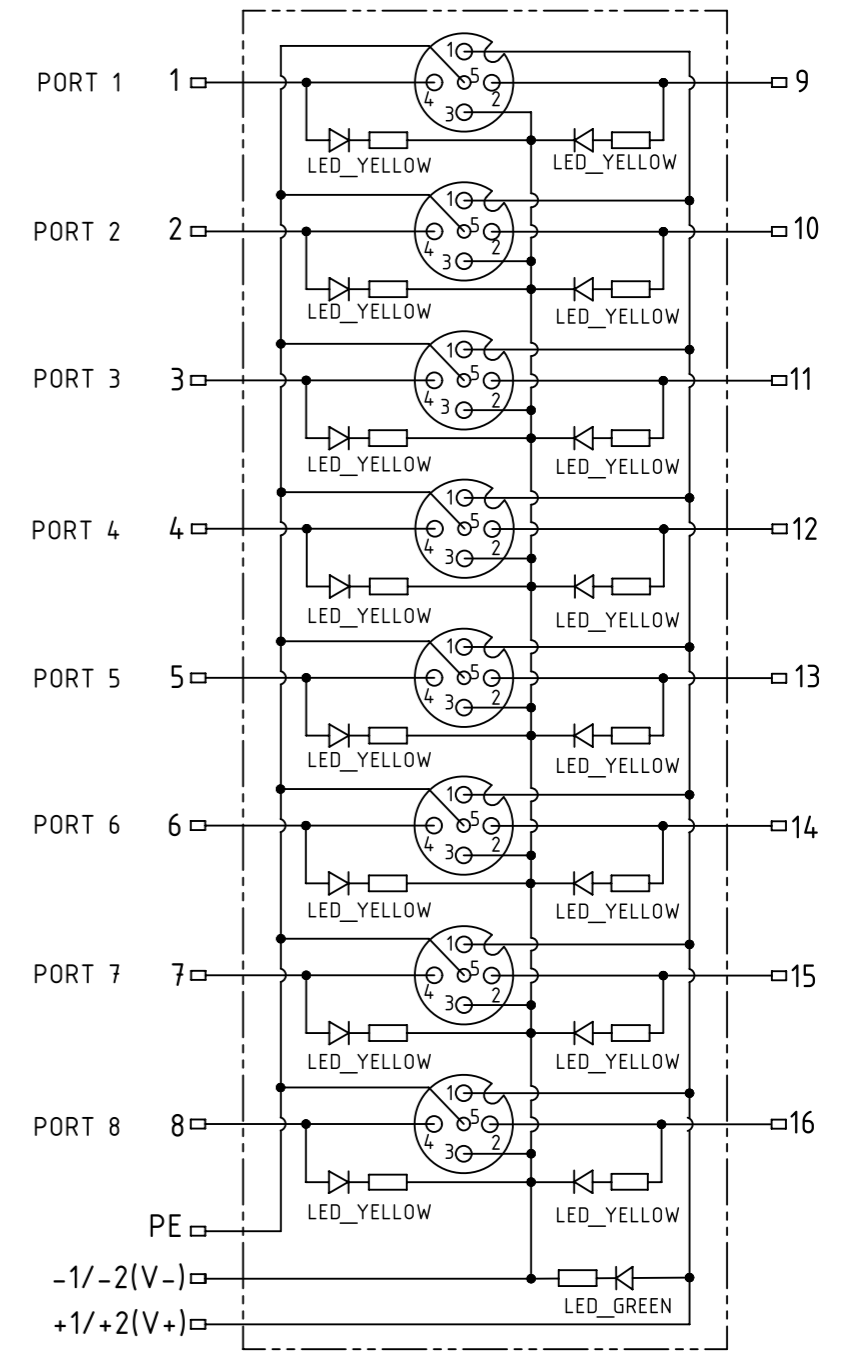

Loading plan

- Protection level: IP67
- Temperature range: -30°C ... +80°C

All Dimensions in mm		Tech. Character.		Free size tol.		According to production drawing	
All rights reserved		Created by	Inspected by	Standardisation	Date	State	
Department HCS - RO		COSTEA	402676	MUNTEANV	2020-04-15	Final Release	
HARTING Customised Solutions		Title har-SAB M12/8/5p PC				Doc-Key / ECM-Nr.	
D-32339 Espelkamp		Type	Number	100689728/UGD/000/H		500000171204	
		TB	090700022200	Rev.		Page	
				H		1/1	