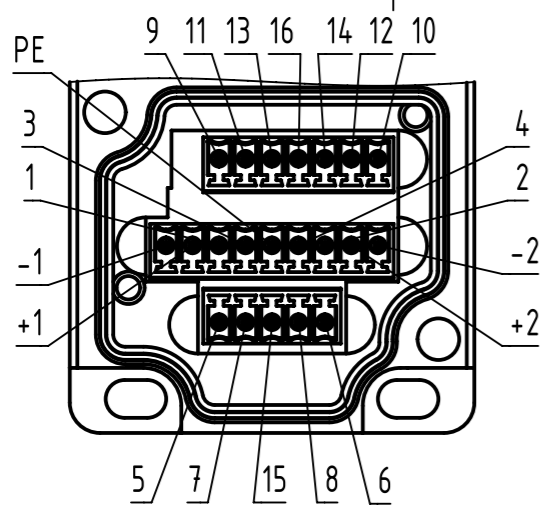

Loading plan

- Protection level: IP67
- Temperature range: -30°C ... +80°C

All Dimensions in mm		Tech. Character.		Free size tol.		According to production drawing	
All rights reserved		Created by	Inspected by	Standardisation	Date	State	
Department HCS - RO		COSTEA	402676	MUNTEANV	2020-04-15	Final Release	
HARTING Customised Solutions		Title har-SAB M12/8/5p PC				Doc-Key / ECM-Nr.	
D-32339 Espelkamp		Type	Number	100689728/UGD/000/H		500000171204	
		TB	090700022200	Rev.		Page	
				H		1/1	