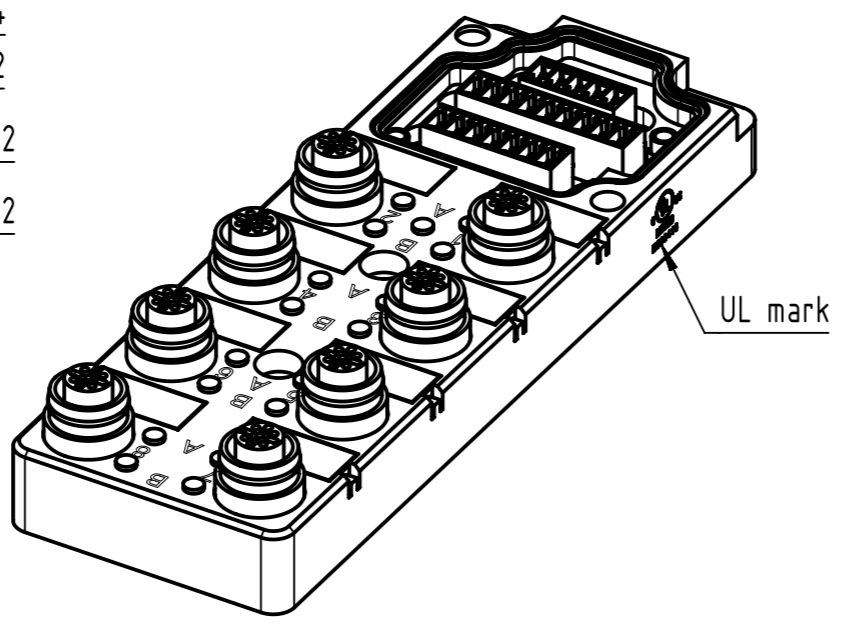

Loading plan

- Protection level: IP67
- Temperature range: -30°C ... +80°C

All Dimensions in mm		Tech. Character.		Free size tol.		According to production drawing	
All rights reserved		Created by	Inspected by	Standardisation	Date	State	
Department HCS - RO		COSTEA	402676	MUNTEANV	2020-04-15	Final Release	
HARTING Customised Solutions		Title har-SAB M12/8/5p PC				Doc-Key / ECM-Nr.	
D-32339 Espelkamp		Type	Number	100689728/UGD/000/H		500000171204	
		TB	090700022200	Rev.		Page	
				H		1/1	