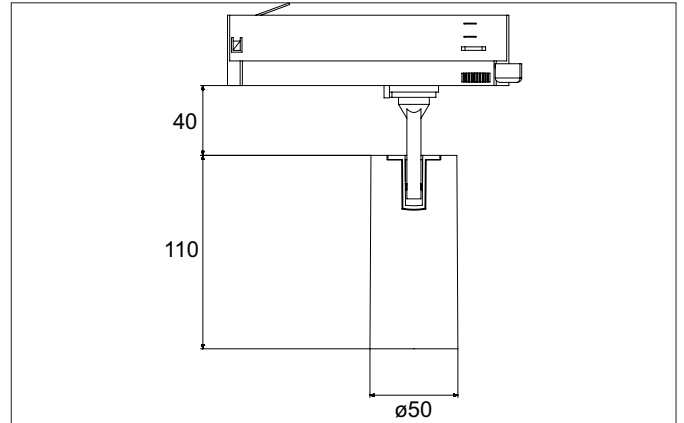

**TRAXX MINI LED track spotlight, on/off switchable**  
 Article no. 88702184

Light.  
 For Generations.

**Tender**  
 LED track spotlight, on/off switchable, Round. Ceiling cut-out Installation depth mm, Outer diameter 50 mm, Weight 0,378 kg, with rotationssymmetrical, deep, wide distributed light intensity. Luminous flux 1.766 lm, Power 1 x 14,5 W, Light colour neutral white, Correlated color temperature (CCT) 4.000 K, Colour rendering index CRI > 90, Rated life time L80/B50 at 25 °C: 50.000 h, Housing material: Aluminium / Glass / Plastic, Colour: Black structure, Permissible ambient temperature (ta): -20 °C - +25 °C, Protection class (EN 61140): II, Degree of protection (DIN EN 60529): IP20, .With electronic driver, on/off switchable.

Article data	
Article no.	88702184
GTIN	4251433978657
Series name	TRAXX MINI
Short description	LED track spotlight, on/off switchable
Material	Aluminium / Glass / Plastic
Colour	Black
Type of surface	Structure
Shape	Round
Outer diameter	50 mm
Weight	0.378 kg

**TRAXX MINI LED track spotlight, on/off switchable**

Article no. 88702184

Light.  
For Generations.

Lighting technology	
Colour temperature	4.000 K
Light colour	White
Luminous flux	1,766 lm
System efficiency	122 lm/W
Colour rendering	CRI > 90
Reflector	High-gloss
Beam angle	20°
Light sharing	Symmetric

Packing data	
Gross weight	0.455 kg
Length of packaging	170 mm
Packaging width	170 mm
Packaging height	110 mm
Disposal at end of life	This product must not be disposed of with household waste. You are obliged, to dispose of such electrical waste separately. By disposing of electrical waste and other old or defective electronics separately, you support recycling or other forms of re-use. In that way you help to take care and to avoid that harmful substances get into the environment.