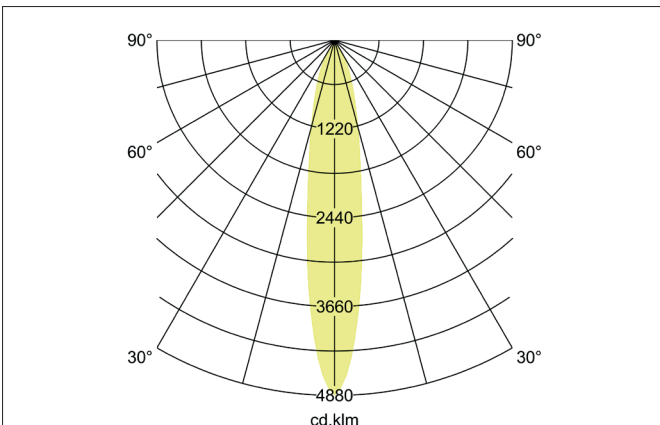

**TRAXX MINI LED track spotlight, on/off switchable**  
 Article no. 88702184

Light.  
 For Generations.

**Tender**  
 LED track spotlight, on/off switchable, Round. Ceiling cut-out Installation depth mm, Outer diameter 50 mm, Weight 0,378 kg, with rotationssymmetrical, deep, wide distributed light intensity. Luminous flux 1.766 lm, Power 1 x 14,5 W, Light colour neutral white, Correlated color temperature (CCT) 4.000 K, Colour rendering index CRI > 90, Rated life time L80/B50 at 25 °C: 50.000 h, Housing material: Aluminium / Glass / Plastic, Colour: Black structure, Permissible ambient temperature (ta): -20 °C - +25 °C, Protection class (EN 61140): II, Degree of protection (DIN EN 60529): IP20, .With electronic driver, on/off switchable.

Article data	
Article no.	88702184
GTIN	4251433978657
Series name	TRAXX MINI
Short description	LED track spotlight, on/off switchable
Material	Aluminium / Glass / Plastic
Colour	Black
Type of surface	Structure
Shape	Round
Outer diameter	50 mm
Weight	0.378 kg

**TRAXX MINI LED track spotlight, on/off switchable**

Article no. 88702184

Light.  
For Generations.

Lighting technology	
Colour temperature	4.000 K
Light colour	White
Luminous flux	1,766 lm
System efficiency	122 lm/W
Colour rendering	CRI > 90
Reflector	High-gloss
Beam angle	20°
Light sharing	Symmetric