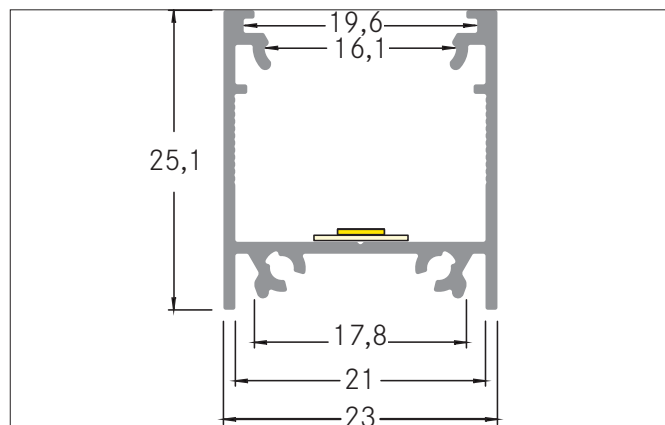

P06-20 Surface-mounted profile

Article no. 73603080

Light.
For Generations.**Tender**

Surface-mounted profile P06-20, black. With the use of profile covers 53402000 53402070 53402080 53432070 the additional mechanical protection and optimal light distribution can be achieved. for Material: Aluminium, dimensions profile: length: 100 mm x width: 23 mm x height: 25,1 mm .

Product Benefits

- Up to 4 meters in length in one piece.
- (For deliveries over 2000 mm: please ask for delivery costs separately).
- Matching covers available in transparent, opal and black.
 - Surface mounted profile can also be used as a pendulum profile.
 - Large light emission due to height-shifted cover.
 - We offer the right end caps for each cover.

Article data	
Article no.	73603080
GTIN	4251433913801
Series name	P06-20
Short description	Surface-mounted profile
Material	Aluminium
Colour	Black
Length	100 mm
Width	23 mm
Hight	25.1 mm
Weight	0.039 kg

P06-20 Surface-mounted profile

Article no. 73603080

Light.
For Generations.

Packing data	
Gross weight	0.235 kg
Length of packaging	2,020 mm
Packaging width	45 mm
Packaging height	45 mm
Note	Please note that the materials aluminium and PMMA or PC can expand differently with changes in temperature! At a temperature change of 10°C, the coefficient of expansion is approx. aluminium is approx. 0.7mm per metre, for plastic approx. 1.5mm per metre. This is not a defect in the product, this is a normal physical process.
Disposal at end of life	This product must not be disposed of with household waste. You are obliged, to dispose of such electrical waste separately. By disposing of electrical waste and other old or defective electronics separately, you support recycling or other forms of re-use. In that way you help to take care and to avoid that harmful substances get into the environment.