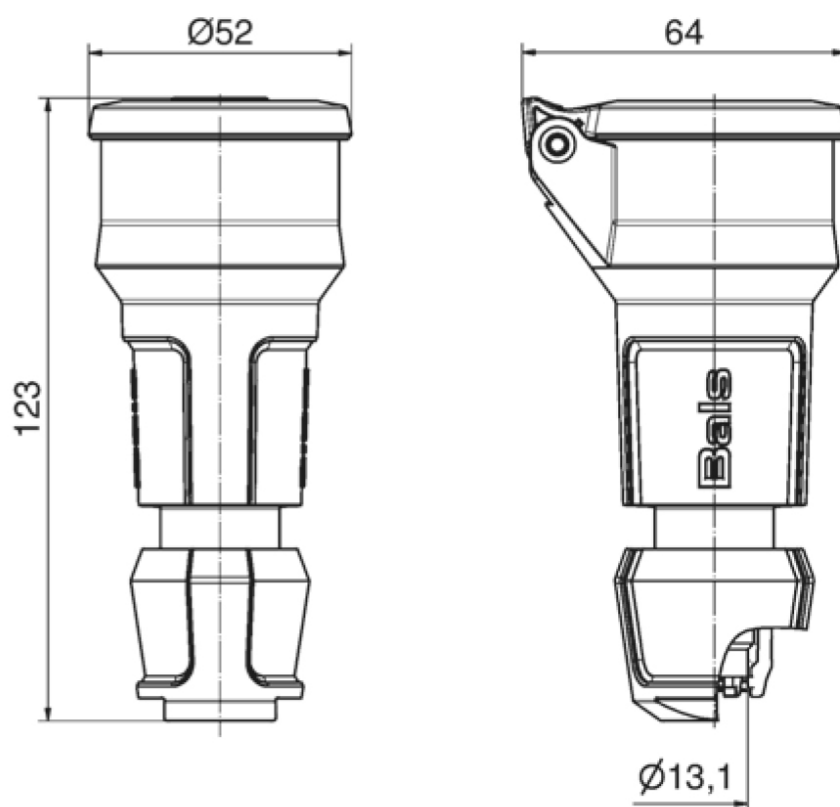

Domestic connector - with hinged lid and child protection, System F German standard

Product description	
BALS-Prd.-Nr	748909
EAN	4024941854047
Product category	Domestic connector
Current	16A
Number of poles	3p
Arrangement of phases	2P+PE
Voltage	250V~
Frequency	AC
Protection degree	IP54
Colour code	red RAL 3000
Colour of appliance	Collar black RAL 9005, Housing cover red RAL 3000, Hinged lid black RAL 9005
Connection design	head-screw terminal
Maximum conductor size	4,0 qmm
Cable entry	Cable gland
Height	123mm
Width	52mm
Depth	64mm
Material of enclosure	Polyamide

Logistics data	
Weight/pcs	0.093 kg / Piece
Packaging	Bag
Content amount	1 ST
EAN	4024941854047
Length	64 mm
Width	52 mm
Height	123 mm
Weight	0.094 kg
Volume	409.344 ccm
Packaging	Carton
Content amount	20 ST
EAN	4024941324755
Length	245 mm

Logistics data	
Width	177 mm
Height	185 mm
Weight	1.993 kg
Volume	7,140 ccm

**18 MB 120**