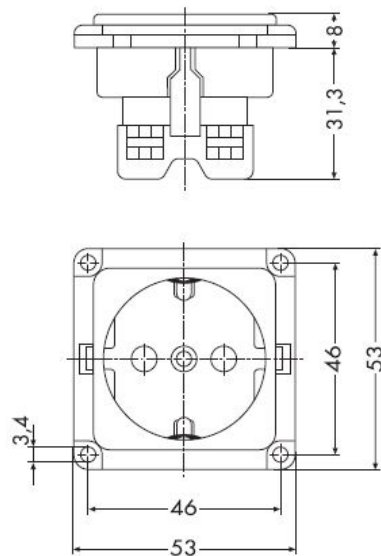

**SCHUKO socket
deep black**

Product Data Sheet

With child-protection	No
Frequency	50-60Hertz
Nominal voltage	250Volt
Halogen free	Yes
Nominal current	16Ampere
Model	Protective contact (SCHUKO)
Connection type	Screwed terminal
Colour	Black
Mounting method	Other
Type of fastening	Mounting with screw
Material	Plastic
Material quality	Thermoplastic
Surface protection	Untreated
Suitable for degree of protection (IP)	IP20

6711

**SCHUKO socket
deep black**

SCHUKO socket 16 A 250 V, with connecting terminals in compliance with VDE 0620,
with 32 mm mounting depth, with cover

Material No.	Article No.	EAN-code
00617011	D 6711.19	4010105617016