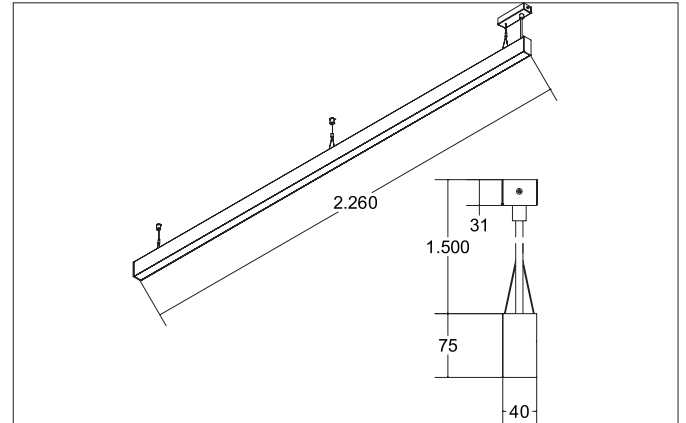

BIRO40 LED pendant profile luminaire direct
Article no. 77224693

Light.
For Generations.

Tender

LED pendant profile luminaire direct, Rectangular. Luminaire length 2264.0 mm, Luminaire width 40.0 mm, Hight 75.0 mm, for pendulum mounting. Pendulum length max. 1500.0 mm Weight 3.79 kg, with rotationssymmetrical, deep, wide distributed light intensity. optimal light distribution due to a satinised cover. Luminous flux 4.850 lm, UGR < 25, Power 62,7 W, System Efficiency 77 lm/W, Light colour warm white, Correlated color temprature (CCT) 3.000 K, Colour rendering index CRI > 90, Rated life time L70/B50 at 25 °C: 60000 h, Rated life time L80/B50 at 25 °C: 60000 h, Housing material: Aluminium / Acrylic, Colour: Silver, Permissible ambient temperature (ta): -20 °C - +25 °C, Protection class (EN 61140): I, Degree of protection (DIN EN 60529): IP20. With electronic driver, on/off switchable.

Article data	
Article no.	77224693
GTIN	4251433934837
Series name	BIRO40
Short description	LED pendant profile luminaire direct
Material	Aluminium / Acrylic
Colour	Silver
Shape	Rectangular
Length	2,264 mm
Width	40 mm
Hight	75 mm
Weight	3.790 kg

Mounting technology	
Mounting method	Suspended
Place of installation	Ceiling-mounted
Adjustability	Not adjustable
Pendulum length max.	1,500 mm
Material cover	Plastic, satinised

Packing data	
Gross weight	4.58 kg
Length of packaging	2,300 mm
Packaging width	160 mm
Packaging height	135 mm
Disposal at end of life	This product must not be disposed of with household waste. You are obliged, to dispose of such electrical waste separately. By disposing of electrical waste and other old or defective electronics separately, you support recycling or other forms of re-use. In that way you help to take care and to avoid that harmful substances get into the environment.