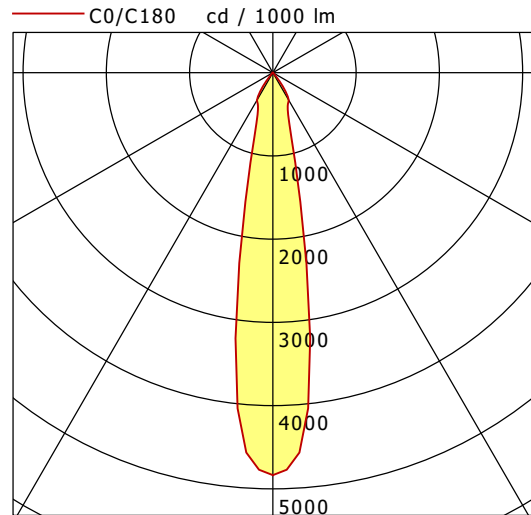

CSARL 72.3030.15/DALI

CSA 72 Round (1xLED 29W 830/3000K 3230lm 15 °)

	C0	C90	C180	C270
0°	4835	4835	4835	4835
15°	939	939	939	939
30°	381	381	381	381
45°	7	7	7	7
60°	6	6	6	6
75°	3	3	3	3
90°	0	0	0	0
cd / 1000 lm				

Offset [m] Cone width [m] Illuminance [lx]

Offset [m]	Cone width [m]	Illuminance [lx]
C0-C180 Plane		
3.0	1.03	1735.3
6.0	2.07	433.8
9.0	3.10	192.8
12.0	4.14	108.5
15.0	5.17	69.4

η	LED
Efficiency	112 lm/W
Direct/Indirect	↓ 100% / ↑ 0%
System Power	29 W
UGR	X=4H, Y=8H
Reflection factors	70/50/20
UGR C0/C180	19.0
UGR C90/C270	19.0
CIE Flux Codes	98 99 100 100 100
Ra/CRI	> 80