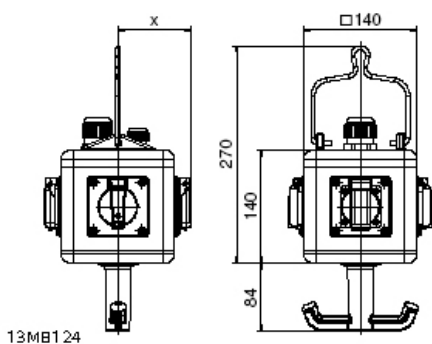

## Hanging distributors - UNI - BLOCK, dependent

Product description	
BALS-Prd.-Nr	570531
EAN	4024941102490
Product category	UNI - BLOCK, dependent
Protection degree	IP44
Colour of appliance	Housing bottom similar black RAL 9017, Housing top similar yellow RAL 1021
Height	140mm
Width	140mm
Depth	140mm

Logistics data	
Weight/pcs	2.182 kg / Piece
Packaging	Carton
Content amount	1 ST
EAN	4024941102490
Length	258 mm
Width	183 mm
Height	212 mm
Weight	2.331 kg
Volume	8,750 ccm

13MB124

Depth X

Component	Angle	IP44/IP54	IP67
16A 3pol.	straight	118	122
16A 4pol.	straight	119	124
16A 5pol.	straight	122	124
32A 3/4pol.	straight	128	132
32A 5pol.	straight	132	132
16A 5pol.	angled	126	125
Domestic socket	straight	90	115
Operating window		90	