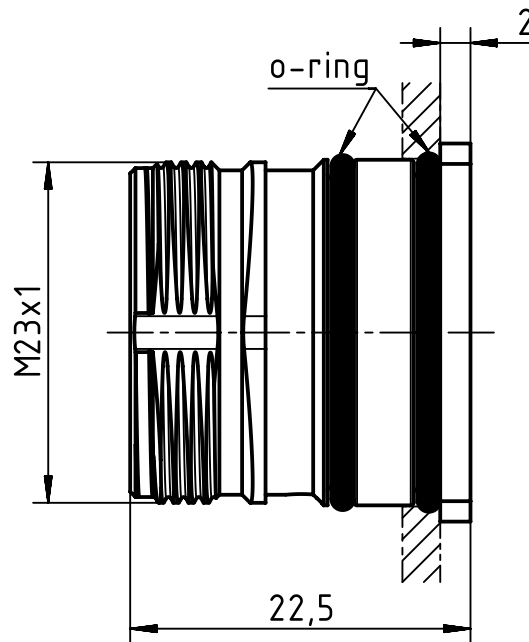

panel cut out

Plastic snap ring - Male

Plastic snap ring - Female

	All Dimensions in mm Original Size DIN A4	Scale 2:1	Free size tol.		Ref.	
	All rights reserved Department EL PD	Created by DYCKC	Inspected by GRUBES	Standardisation TIEMANNA	Date 2019-07-19	State Final Release
HARTING Electric GmbH & Co. KG D-32339 Espelkamp		Title M23 HBM back M2,5			Doc-Key / ECM-Nr. 100708224/UGD/001/C 500000154908	
		Type TB	Number 09 15 100 0305		Rev. C	Page 1/1