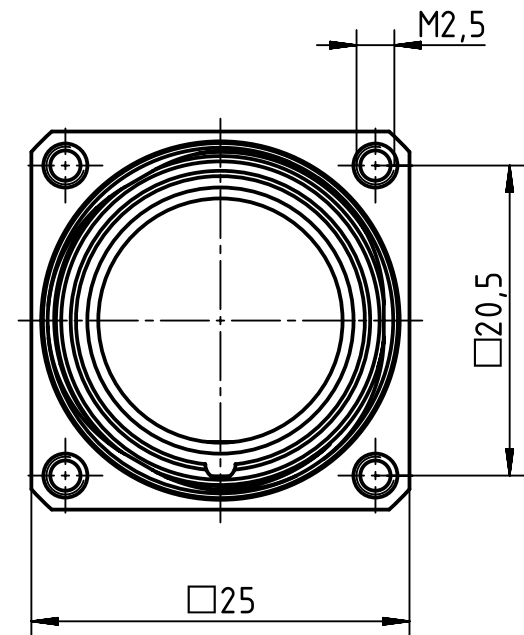

panel cut out

Plastic snap ring - Male

Plastic snap ring - Female

	All Dimensions in mm Original Size DIN A4	Scale 2:1	Free size tol.		Ref.	
	All rights reserved Department EL PD	Created by DYCKC	Inspected by GRUBES	Standardisation TIEMANNA	Date 2019-07-19	State Final Release
HARTING Electric GmbH & Co. KG D-32339 Espelkamp		Title M23 HBM back M2,5			Doc-Key / ECM-Nr. 100708224/UGD/001/C 500000154908	
		Type TB	Number 09 15 100 0305		Rev. C	Page 1/1