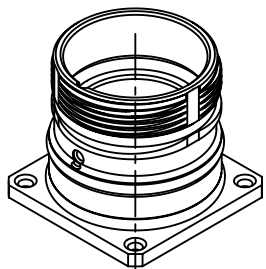

panel cut out

Plastic snap ring - Male

Plastic snap ring - Female

	All Dimensions in mm Original Size DIN A4	Scale 2:1	Free size tol.		Ref.	
	All rights reserved Department EL PD	Created by DYCKC	Inspected by GRUBES	Standardisation TIEMANNA	Date 2019-07-19	State Final Release
HARTING Electric GmbH & Co. KG D-32339 Espelkamp		Title M23 HBM back M2,5			Doc-Key / ECM-Nr. 100708224/UGD/001/C 500000154908	
		Type TB	Number 09 15 100 0305		Rev. C	Page 1/1