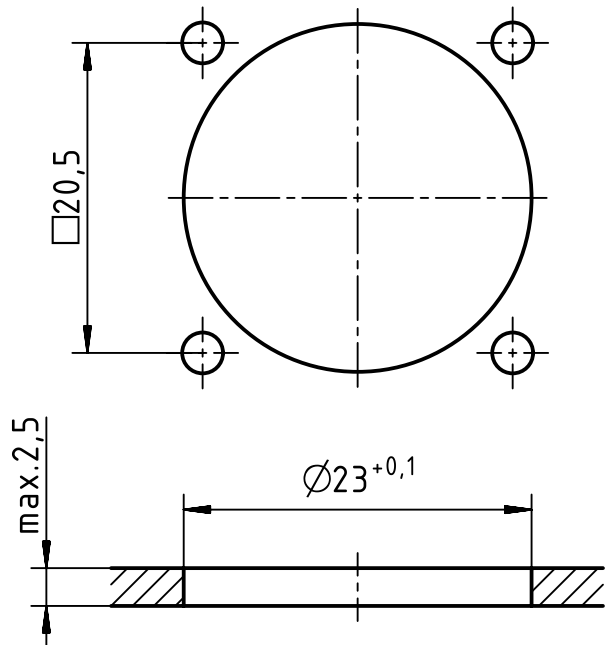

panel cut out

Plastic snap ring - Male

Plastic snap ring - Female

	All Dimensions in mm Original Size DIN A4	Scale 2:1	Free size tol.		Ref.	
	All rights reserved Department EL PD	Created by DYCKC	Inspected by GRUBES	Standardisation TIEMANNA	Date 2019-07-19	State Final Release
HARTING Electric GmbH & Co. KG D-32339 Espelkamp		Title M23 HBM back M2,5			Doc-Key / ECM-Nr. 100708224/UGD/001/C 500000154908	
		Type TB	Number 09 15 100 0305		Rev. C	Page 1/1