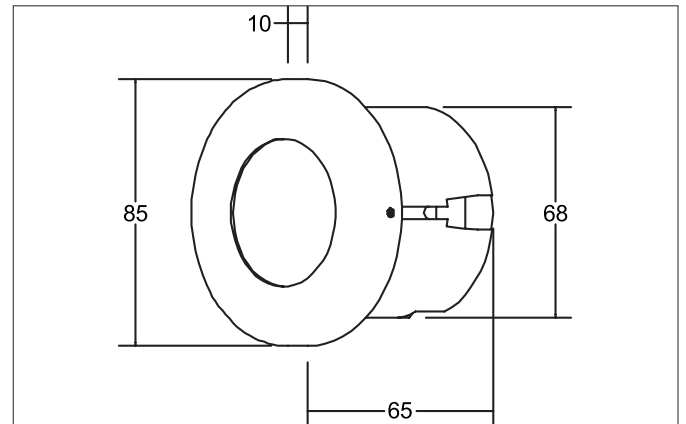

TEDO-R LED wall recessed light
Article no. 10141208

Light.
For Generations.

Tender

LED wall recessed light, stainless steel, Round. Recessed mounting, Wall-mounted Including a converter for connection with the 230-V mains voltage, on/off switchable, and cavity wall mounting box Ø 68 mm / installation depth: 65 mm Mounting method: Recessed mounting, Place of installation: Wall-mounted, Material: Stainless steel / Acrylic / Plastic, Degree of protection: according to DIN EN 60529 IP20, Protection class: (EN 61140) I, Voltage: 230V AC 50Hz, Power: 1.2W, Amount of light sources / fittings: 1.0 Qty, Luminous flux: 20lm, Adjustability: Not adjustable, With control gear: Yes, Dimmable: No, Control: on/off.

| Article data | |
|--------------------|-------------------------|
| Article no. | 10141208 |
| GTIN | 4250047770787 |
| Series name | TEDO-R |
| Short description | LED wall recessed light |
| Material | Stainless steel |
| Colour | Stainless steel |
| Type of surface | Matt |
| Shape | Round |
| Outer diameter | 85 mm |
| Built-in diameter | 68 mm |
| Installation depth | 65 mm |
| Height | 10 mm |
| Weight | 0.231 kg |

| Packing data | |
|-------------------------|---|
| Gross weight | 0.279 kg |
| Length of packaging | 95 mm |
| Packaging width | 75 mm |
| Packaging high | 95 mm |
| Disposal at end of life | This product must not be disposed of with household waste. You are obliged, to dispose of such electrical waste separately. By disposing of electrical waste and other old or defective electronics separately, you support recycling or other forms of re-use. In that way you help to take care and to avoid that harmful substances get into the environment. |