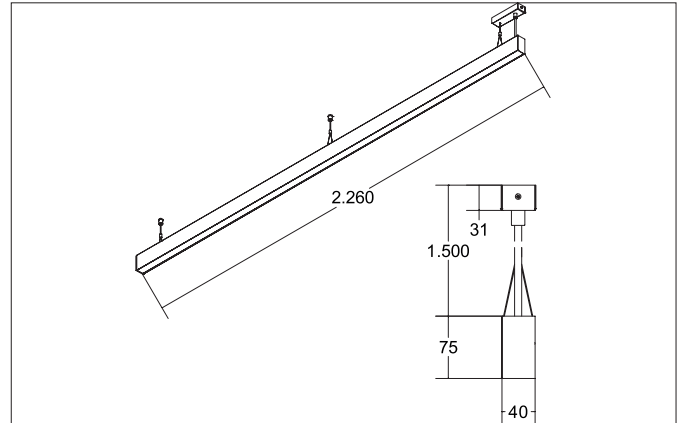

BIRO40 LED pendant profile luminaire direct/indirect
Article no. 77314084

Light.
For Generations.

Tender

LED pendant profile luminaire direct/indirect, Rectangular. Luminaire length 2264.0 mm, Luminaire width 40.0 mm, Height 75.0 mm, for pendulum mounting. Pendulum length max. 1500.0 mm Weight 3.79 kg, with rotationssymmetrical, deep, wide distributed light intensity. optimal light distribution due to a microprismatic cover. Luminous flux 11.810 lm, UGR < 19, Power 94,9 W, System Efficiency 124 lm/W, Light colour neutral white, Correlated color temprature (CCT) 4.000 K, Colour rendering index CRI > 90, Rated life time L70/B50 at 25 °C: 60000 h, Rated life time L80/B50 at 25 °C: 60000 h, Housing material: Aluminium / Acrylic, Colour: Black, Permissible ambient temperature (ta): -20 °C - +25 °C, Protection class (EN 61140): I, Degree of protection (DIN EN 60529): IP20. With electronic driver, on/off switchable.

Article data	
Article no.	77314084
GTIN	4251433935148
Series name	BIRO40
Short description	LED pendant profile luminaire direct/indirect
Material	Aluminium / Acrylic
Colour	Black
Shape	Rectangular
Length	2,264 mm
Width	40 mm
Height	75 mm
Weight	3.790 kg

Mounting technology	
Mounting method	Suspended
Place of installation	Ceiling-mounted
Adjustability	Not adjustable
Pendulum length max.	1,500 mm
Material cover	Plastic, microprismatic

Packing data	
Gross weight	4.58 kg
Length of packaging	2,300 mm
Packaging width	75 mm
Packaging height	75 mm
Disposal at end of life	This product must not be disposed of with household waste. You are obliged, to dispose of such electrical waste separately. By disposing of electrical waste and other old or defective electronics separately, you support recycling or other forms of re-use. In that way you help to take care and to avoid that harmful substances get into the environment.