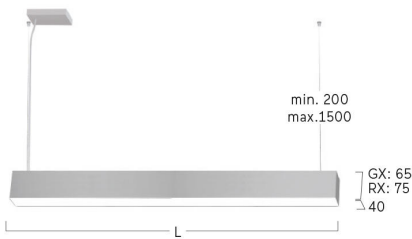

Matric-RX

Pendant light-line - Direct/indirect light distribution

Article code: LRXGEE-830M-L1765-A

Illustrations may only be similar and serve as an orientation.

Matric-RX. LED. Pendant light-line. Luminaire body made of high-quality aluminum profile. Surface finish Silver Anodised. Direct/indirect light distribution. Colour temperature: 3000K (Warm White). Colour Rendering Index (CRI): >80. Wall-Washer for asymmetrical light distribution. Switchable. LxWxH (rectangular). L=1765mm. W=40mm. H=75mm. Single-cord suspension (Set). Pendant length max 1500mm. Power supply: transparent. Ceiling rose:

Matric-RX

Pendant light-line - Direct/indirect light distribution

Article code: LRXGEE-830M-L1765-A

Customer / Project: _____

Note: _____

Productname	Matric-RX
Lamp	LED
Installation Type	Pendant light-line
Surface finish	Silver Anodised
Light characteristics	Direct/indirect light distribution
Colour temperature	3000K
Colour Rendering Index (CRI)	CRI>80
Optical system	Wall-Washer
Control	Switchable
Length L/Diameter D (mm)	L=1765mm
Width W (mm)	W=40mm
Height H (mm)	H=75mm
Current/Power	Medium-Power
Luminous Flux	5713lm
Power consumption	54W
Suspension	Single susp. (Set)
Ceiling rose colour	Ceiling rose: Matching luminaire`s surface colour
Pendant length (mm)	Pendant length max 1500mm
Degree of protection	IP20
Certification	Prüfzeichen: ENEC
Cable Colour	Power supply: transparent
LED lifetime	L85B10 (tq 25°C) = 50.000h
Photometric code	8 30 / 3 3 9
Photobiological class	RG0 (EN62471)
Indoor/Outdoor	Indoor: ta [ambient] max. 25°C
Weight (kg)	4,8kg