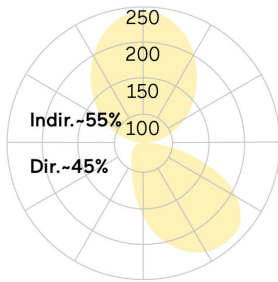

Matric-RX

Pendant light-line - Direct/indirect light distribution

Article code: LRXGEE-830M-L1765-A

Customer / Project: _____

Note: _____

Productname	Matric-RX
Lamp	LED
Installation Type	Pendant light-line
Surface finish	Silver Anodised
Light characteristics	Direct/indirect light distribution
Colour temperature	3000K
Colour Rendering Index (CRI)	CRI>80
Optical system	Wall-Washer
Control	Switchable
Length L/Diameter D (mm)	L=1765mm
Width W (mm)	W=40mm
Height H (mm)	H=75mm
Current/Power	Medium-Power
Luminous Flux	5713lm
Power consumption	54W
Suspension	Single susp. (Set)
Ceiling rose colour	Ceiling rose: Matching luminaire`s surface colour
Pendant length (mm)	Pendant length max 1500mm
Degree of protection	IP20
Certification	Prüfzeichen: ENEC
Cable Colour	Power supply: transparent
LED lifetime	L85B10 (tq 25°C) = 50.000h
Photometric code	8 30 / 3 3 9
Photobiological class	RG0 (EN62471)
Indoor/Outdoor	Indoor: ta [ambient] max. 25°C
Weight (kg)	4,8kg