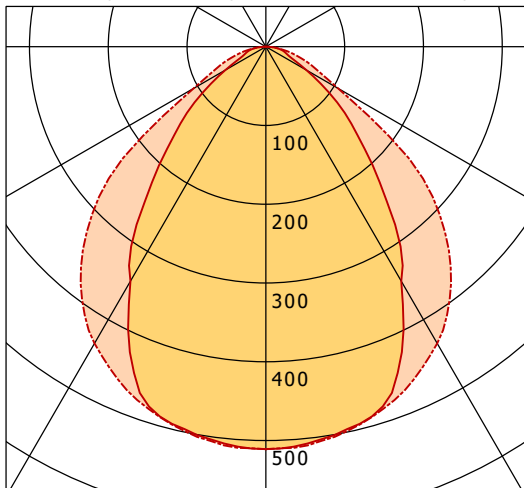

LK-L 070.10840.2245.1/DALI

Lichtkanal 070 | Light-Insert (APB, 1xLED 33W 840/4000K 5650lm)

— C0/C180 cd / 1000 lm - - - C90/C270

	C0	C90	C180	C270
0°	511	511	511	511
15°	491	492	491	492
30°	344	435	344	435
45°	171	317	171	317
60°	59	106	59	106
75°	24	37	24	37
90°	0	0	0	0
cd / 1000 lm				

Offset [m] Cone width [m] Illuminance [lx]

η	LED
Efficiency	171 lm/W
Direct/Indirect	↓ 100% / ↑ 0%
System Power	33 W
UGR	X=4H, Y=8H
Reflection factors	70/50/20
UGR C0/C180	20.3
UGR C90/C270	22.6
CIE Flux Codes	63 90 98 100 100
Ra/CRI	>80