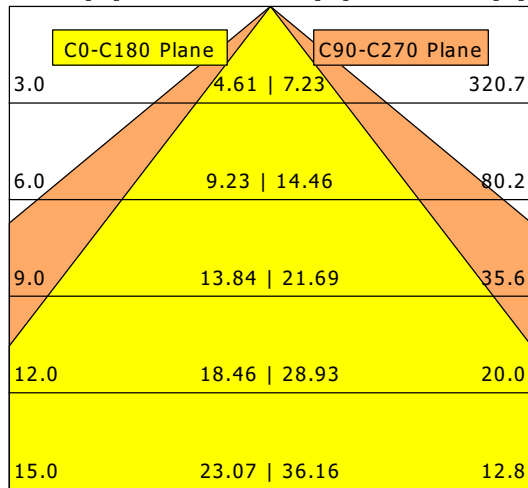

LK-L 070.10840.2245.1/DALI

Lichtkanal 070 | Light-Insert (APB, 1xLED 33W 840/4000K 5650lm)

— C0/C180 cd / 1000 lm - - - C90/C270

	C0	C90	C180	C270
0°	511	511	511	511
15°	491	492	491	492
30°	344	435	344	435
45°	171	317	171	317
60°	59	106	59	106
75°	24	37	24	37
90°	0	0	0	0
cd / 1000 lm				

Offset [m] Cone width [m] Illuminance [lx]

η	LED
Efficiency	171 lm/W
Direct/Indirect	↓ 100% / ↑ 0%
System Power	33 W
UGR	X=4H, Y=8H
Reflection factors	70/50/20
UGR C0/C180	20.3
UGR C90/C270	22.6
CIE Flux Codes	63 90 98 100 100
Ra/CRI	>80