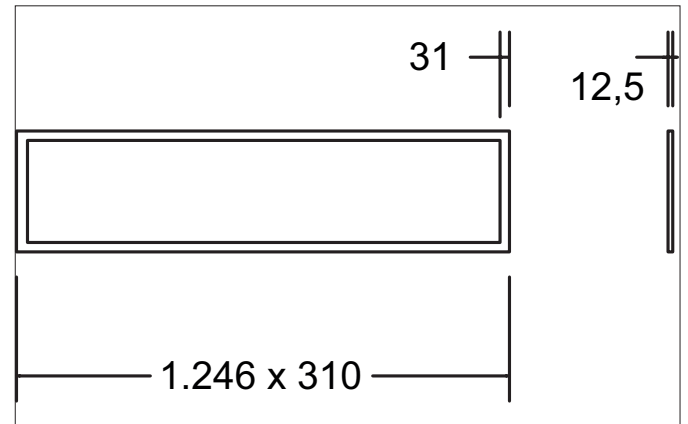

OREN LED-Panel 1.246 x 310 mm Opal DALI-2
Article no. 32648073

Light.
For Generations.

Tender

LED-Panel 1.246 x 310 mm Opal DALI-2, white, Rectangular. Set inkl. Konverter für 230V-Netzspannung, DALI-2 dimmbar, Maße Konverter: L 215 x B 50,5 x H 30mm

Article data	
Article no.	32648073
GTIN	4251433970880
Series name	OREN
Short description	LED-Panel 1.246 x 310 mm Opal DALI-2
Material	Aluminium / Polystyrene
Colour	White
Shape	Rectangular
Built-in width	310 mm
Built-in length	1246 mm
Installation depth	12.5 mm
Length	1,246 mm
Width	310 mm
Hight	12.5 mm
Scope of delivery	inkl. Philips DALI-2 dimmbares Betriebsgerät
Weight	2.500 kg

OREN LED–Panel 1.246 x 310 mm Opal DALI-2
Article no. 32648073

Light.
For Generations.

Lighting technology	
Colour temperature	3000 K
Light colour	White
Light output	Direct
Luminous flux	4,080 lm
McAdam-Step	McAdam-Step 3
Colour rendering	CRI > 80
Reflector	Without
Beam angle	115°
Glare evaluation	UGR < 22
Light sharing	Symmetric

Accessories	
	Article no.: 81134070 Anbaurahmen HomeMade 1.270 x 330 mm Abmessung: 1,270 mm x 330 mm x 52 mm
	Article no.: 81135070 Einbaurahmen HomeMade 1.290 x 338 mm Abmessung: 1,290 mm x 328 mm x 30 mm