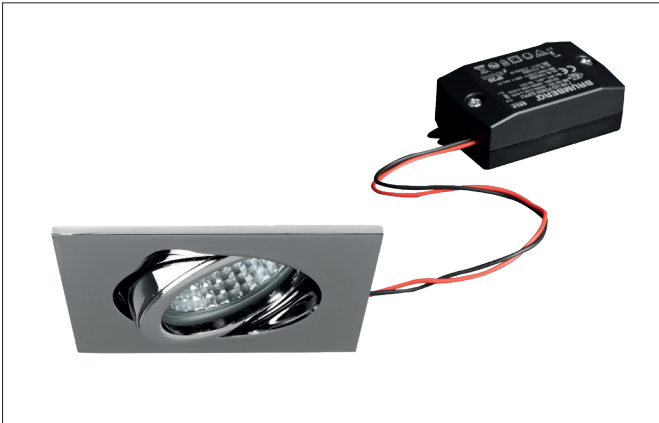

TIRREL-S LED recessed spot set, on/off switchable

Article no. 38144023

Light.
For Generations.**Tender**

LED recessed spot set, on/off switchable, Square. Toolless ceiling installation by installation springs. Ceiling cut-out \varnothing 68 mm, Installation depth 50 mm, Length 82 mm, Width 82 mm, Weight 0,245 kg, Reflector silver with rotationssymmetrical, deep, wide distributed light intensity. optimal light distribution due to a glass transparent cover. Luminous flux 680 lm, Power 1 x 6 W, System Efficiency 113 lm/W, Light colour warm white, Correlated color temprature (CCT) 3.000 K, Colour rendering index CRI > 80, Housing material: Aluminium / Glass, Colour: Chrome, Permissible ambient temperature (ta): -20 °C - +25 °C, Protection class (EN 61140): II, Degree of protection (DIN EN 60529): IP20. With electronic driver, on/off switchable.

Product Benefits

- LED recessed spot in square design made of solid aluminum.
with LED module 6 W (3,000 K) and switchable converter.
- Ceiling cutout 68 mm, diameter 82 mm, installation depth 50 mm, IP20.
- Pivoting range 25°.
- Large color variation. Without visible snap ring.
- Classic, formally restrained design.
- In the same look also in GX5.3 or GU10 version and as a dimmable set (trailing-edge phase or DALI) and as a loudspeaker.
- In addition in the same surface structure and in the same color also available in round design.

TIRREL-S LED recessed spot set, on/off switchable

Article no. 38144023

Light.
For Generations.

Article data	
Article no.	38144023
GTIN	4251433908081
Series name	TIRREL-S
Short description	LED recessed spot set, on/off switchable
Material	Aluminium / Glass
Colour	Chrome
Type of surface	Glossy
Shape	Square
Built-in diameter	68 mm
Installation depth	50 mm
Length	82 mm
Width	82 mm
Hight	3 mm
Weight	0.245 kg