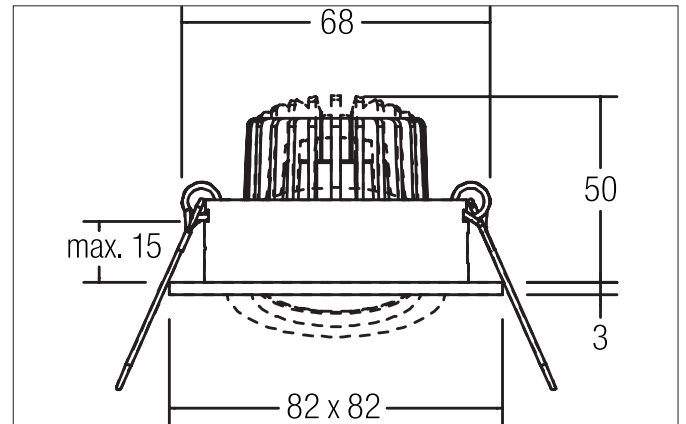

TIRREL-S LED recessed spot set, on/off switchable

Article no. 38144023

Light.
For Generations.**Tender**

LED recessed spot set, on/off switchable, Square. Toolless ceiling installation by installation springs. Ceiling cut-out \varnothing 68 mm, Installation depth 50 mm, Length 82 mm, Width 82 mm, Weight 0,245 kg, Reflector silver with rotationssymmetrical, deep, wide distributed light intensity. optimal light distribution due to a glass transparent cover. Luminous flux 680 lm, Power 1 x 6 W, System Efficiency 113 lm/W, Light colour warm white, Correlated color temprature (CCT) 3.000 K, Colour rendering index CRI > 80, Housing material: Aluminium / Glass, Colour: Chrome, Permissible ambient temperature (ta): -20 °C - +25 °C, Protection class (EN 61140): II, Degree of protection (DIN EN 60529): IP20. With electronic driver, on/off switchable.

Product Benefits

- LED recessed spot in square design made of solid aluminum.
with LED module 6 W (3,000 K) and switchable converter.
- Ceiling cutout 68 mm, diameter 82 mm, installation depth 50 mm, IP20.
- Pivoting range 25°.
- Large color variation. Without visible snap ring.
- Classic, formally restrained design.
- In the same look also in GX5.3 or GU10 version and as a dimmable set (trailing-edge phase or DALI) and as a loudspeaker.
- In addition in the same surface structure and in the same color also available in round design.

TIRREL-S LED recessed spot set, on/off switchable

Article no. 38144023

Light.
For Generations.

Article data	
Article no.	38144023
GTIN	4251433908081
Series name	TIRREL-S
Short description	LED recessed spot set, on/off switchable
Material	Aluminium / Glass
Colour	Chrome
Type of surface	Glossy
Shape	Square
Built-in diameter	68 mm
Installation depth	50 mm
Length	82 mm
Width	82 mm
Hight	3 mm
Weight	0.245 kg