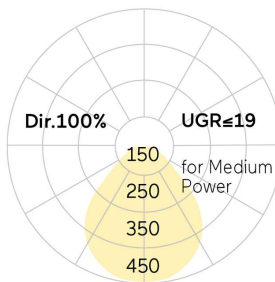

## Basic-A5

Surface mounted luminaire - Direct light distribution

Article code: BA5ASL-840M-D400

Illustrations may only be similar and serve as an orientation.

Basic-A5. LED. Surface mounted luminaire for wall or ceiling mounting with minimalist edge. Luminaire body made of high-quality aluminum profile. Surface finish Radiant Silver. Direct only light distribution. Colour temperature: 4000K (Cool White). Colour Rendering Index (CRI): >80. Microprismatic screen for uniform illumination and reduced luminance in office areas. UGR<=19. Dimmable DALI. DxH (round). D= 400mm. H=38mm.

Medium-power current. 1470lm. 12W. 4,3kg. Binning initial <= MacAdam 3. IP40. Protection class I. CE, UKCA marking. Prüfzeichen: ENEC. IK02. 220-240V. 50-60 Hz. RG0 (EN62471). Luminous flux reduction up to 0,3%/1.000 operating hours. Nominal failure rate: 0,2%/1.000 operating hours. L85B10 (tq 25°C) = 50.000h. 5 years warranty. Manufacturer: Lightnet GmbH, ISO 9001:2015 and 50001:2018 certified.

## Basic-A5

Surface mounted luminaire - Direct light distribution

Article code: BA5ASL-840M-D400

Customer / Project: \_\_\_\_\_

Note: \_\_\_\_\_

Productname	Basic-A5
Lamp	LED
Installation Type	Surface mounted luminaire
Surface finish	Radiant Silver
Light characteristics	Direct light distribution
Colour temperature	4000K
Colour Rendering Index (CRI)	CRI>80
Optical system	Microprismatic screen
Control	Dimmable (DALI)
Length L/Diameter D (mm)	D=400mm
Height H (mm)	H=38mm
Current/Power	Medium-Power
Luminous Flux	1470lm
Power consumption	12W
Degree of protection	IP40
Certification	Prüfzeichen: ENEC
LED lifetime	L85B10 (tq 25°C) = 50.000h
UGR	UGR<=19
Photometric code	8 40 / 3 3 9
Photobiological class	RG0 (EN62471)
Indoor/Outdoor	Indoor: ta [ambient] max. 25°C
Weight (kg)	4,3kg