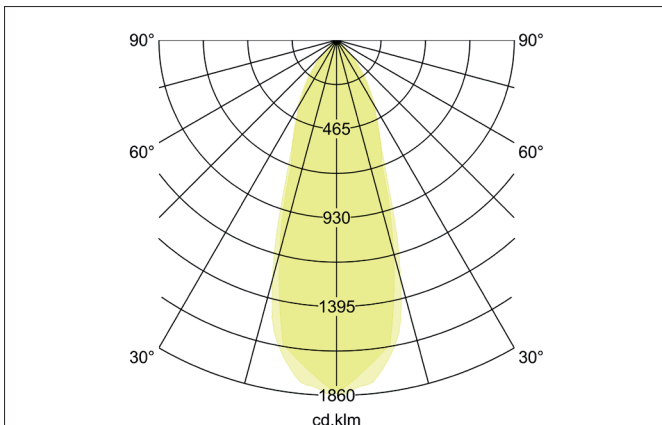

BB05 LED recessed spotlight set, switchable, with connection box
 Article no. 38465023

Light.
 For Generations.

Tender
 LED recessed spotlight set, switchable, with connection box, Square. Toolless ceiling installation by installation springs. Ceiling cut-out Ø 68 mm, Installation depth 38 mm, Length 82 mm, Width 82 mm, Weight 0,177 kg, Reflector silver with rotationssymmetrical, deep, wide distributed light intensity. optimal light distribution due to a polycarbonat clear cover. Luminous flux 630 lm, Power 1 x 6 W, Light colour warm white, Correlated color temprature (CCT) 3.000 K, Colour rendering index CRI > 80, Rated life time L80/B20 at 25 °C: 50.000 h, Housing material: Aluminium / Polycarbonate, Colour: Chrome, Permissible ambient temperature (ta): -20 °C - +25 °C, Protection class (EN 61140): II, Degree of protection (DIN EN 60529): IP20, .With electronic driver, on/off switchable.

Article data	
Article no.	38465023
GTIN	4251433996934
Series name	BB05
Short description	LED recessed spotlight set, switchable, with connection box
Material	Aluminium / Polycarbonate
Colour	Chrome
Type of surface	Glossy
Shape	Square
Built-in diameter	68 mm
Installation depth	38 mm
Length	82 mm
Width	82 mm
Hight	2 mm
Scope of delivery	incl. connection box, 3-pole
Weight	0.177 kg

Operating technology of the luminaire	
Power	6 W
Voltage type	DC
Current	350 mA
Lamp	LED
Protection class	III
Degree of protection	IP20

Operating technology of driver	
Length	68 mm
Width	35 mm
Hight	21 mm
AC nominal voltage min	220 V
AC nominal voltage max	240 V
Frequenz max.	50 Hz
Dimmable	No
Control	on/off
Starting current	10 A (max.10ms)
Power min	1 W
Power	7.2 W
Current	350 mA
Degree of protection	IP20
Protection class	II
Flickerfrei	Yes