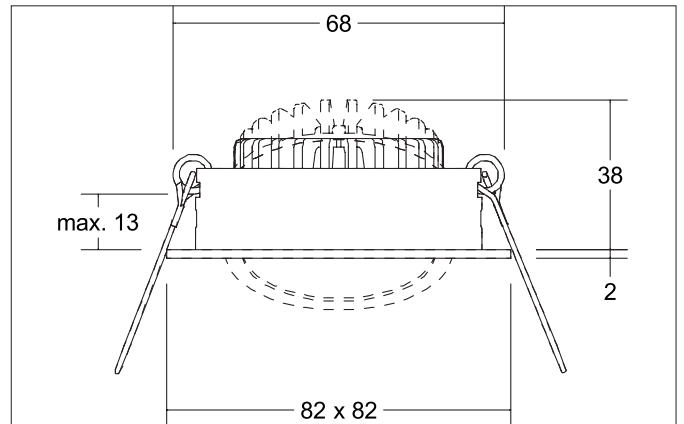

BB05 LED recessed spotlight set, switchable, with connection box
 Article no. 38465023

Light.
 For Generations.

Tender
 LED recessed spotlight set, switchable, with connection box, Square. Toolless ceiling installation by installation springs. Ceiling cut-out Ø 68 mm, Installation depth 38 mm, Length 82 mm, Width 82 mm, Weight 0,177 kg, Reflector silver with rotationssymmetrical, deep, wide distributed light intensity. optimal light distribution due to a polycarbonat clear cover. Luminous flux 630 lm, Power 1 x 6 W, Light colour warm white, Correlated color temprature (CCT) 3.000 K, Colour rendering index CRI > 80, Rated life time L80/B20 at 25 °C: 50.000 h, Housing material: Aluminium / Polycarbonate, Colour: Chrome, Permissible ambient temperature (ta): -20 °C - +25 °C, Protection class (EN 61140): II, Degree of protection (DIN EN 60529): IP20, .With electronic driver, on/off switchable.

Article data	
Article no.	38465023
GTIN	4251433996934
Series name	BB05
Short description	LED recessed spotlight set, switchable, with connection box
Material	Aluminium / Polycarbonate
Colour	Chrome
Type of surface	Glossy
Shape	Square
Built-in diameter	68 mm
Installation depth	38 mm
Length	82 mm
Width	82 mm
Hight	2 mm
Scope of delivery	incl. connection box, 3-pole
Weight	0.177 kg

Operating technology of the luminaire	
Power	6 W
Voltage type	DC
Current	350 mA
Lamp	LED
Protection class	III
Degree of protection	IP20

Operating technology of driver	
Length	68 mm
Width	35 mm
Hight	21 mm
AC nominal voltage min	220 V
AC nominal voltage max	240 V
Frequenz max.	50 Hz
Dimmable	No
Control	on/off
Starting current	10 A (max.10ms)
Power min	1 W
Power	7.2 W
Current	350 mA
Degree of protection	IP20
Protection class	II
Flickerfrei	Yes