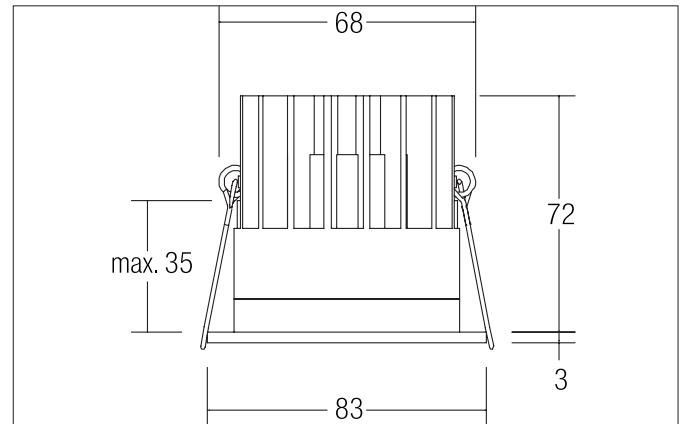

ALTERO-R LED recessed downlight, TunableWhite, IP44

Article no. 12035404TW

Light.
For Generations.**Tender**

LED recessed downlight, TunableWhite, IP44, Round. Toolless ceiling installation by installation springs. Ceiling cut-out Ø 68 mm, Installation depth 72 mm, Outer diameter 83 mm, Weight 0,241 kg, Reflector silver with rotationssymmetrical, deep, wide distributed light intensity. optimal light distribution due to a glass transparent cover. Power 1 x 8,8 W, System Efficiency 9 lm/W, Light colour warm white to neutral white, Correlated color temprature (CCT) 2.700 - 5.000 K, Colour rendering index CRI > 90, Housing material: Aluminium, Colour: White structure, Permissible ambient temperature (ta): -20 °C - +25 °C, Protection class (EN 61140): III, Degree of protection (DIN EN 60529): IP44. For connection to an external driver, which is not included in the scope of delivery of the luminaire. Depending on driver dimmable.

Article data	
Article no.	12035404TW
GTIN	4251433981862
Series name	ALTERO-R
Short description	LED recessed downlight, TunableWhite, IP44
Material	Aluminium
Colour	White
Type of surface	Structure
Shape	Round
Outer diameter	83 mm
Built-in diameter	68 mm
Installation depth	72 mm
Hight	3 mm
Weight	0.241 kg

ALTERO-R LED recessed downlight, TunableWhite, IP44

Article no. 12035404TW

Light.
For Generations.

Lighting technology	
Colour temperature	2.700 K - 5.000 K
Light colour	White
Light output	Direct
Lichtstrom 1	740 lm
System efficiency	9 lm/W
Colour rendering	CRI > 90
Reflector	High-gloss
Reflektorfarbe	silver
Beam angle	33°
Light sharing	Symmetric