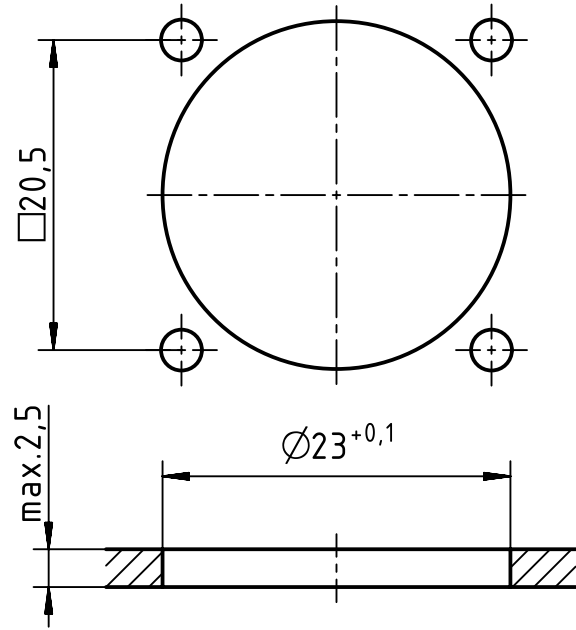

panel cut out

Plastic snap ring - Male

Plastic snap ring - Female

	All rights reserved Department EL PD HARTING Electric GmbH & Co. KG D-32339 Espelkamp	All Dimensions in mm Original Size DIN A4		Scale 2:1	Free size tol.		Ref. Sub.	
		Created by DYCKC	Inspected by GRUBES	Standardisation TIEMANNA	Date 2019-07-19	State Final Release		
Title M23 HBM back 2,7mm							Doc-Key / ECM-Nr. 100707872/UGD/001/C 500000154908	
Type TB				Number 09 15 100 0307			Rev. C	Page 1/1