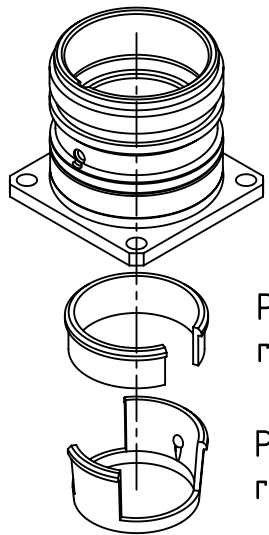

panel cut out

Plastic snap ring - Male

Plastic snap ring - Female

	All rights reserved Department EL PD HARTING Electric GmbH & Co. KG D-32339 Espelkamp	All Dimensions in mm Original Size DIN A4		Scale 2:1	Free size tol.		Ref. Sub.	
		Created by DYCKC	Inspected by GRUBES	Standardisation TIEMANNA	Date 2019-07-19	State Final Release		
Title M23 HBM back 2,7mm							Doc-Key / ECM-Nr. 100707872/UGD/001/C 500000154908	
Type TB				Number 09 15 100 0307			Rev. C	Page 1/1