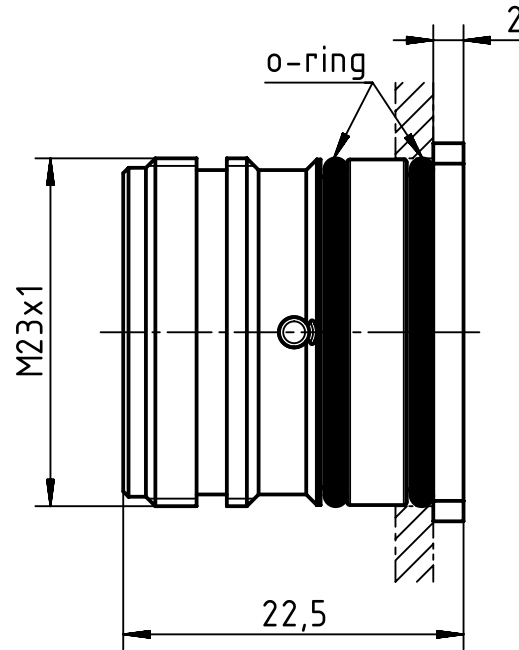

panel cut out

Plastic snap ring - Male

Plastic snap ring - Female

	All rights reserved Department EL PD HARTING Electric GmbH & Co. KG D-32339 Espelkamp	All Dimensions in mm Original Size DIN A4		Scale 2:1	Free size tol.		Ref. Sub.	
		Created by DYCKC	Inspected by GRUBES	Standardisation TIEMANNA	Date 2019-07-19	State Final Release		
Title M23 HBM back 2,7mm							Doc-Key / ECM-Nr. 100707872/UGD/001/C 500000154908	
Type TB				Number 09 15 100 0307			Rev. C	Page 1/1