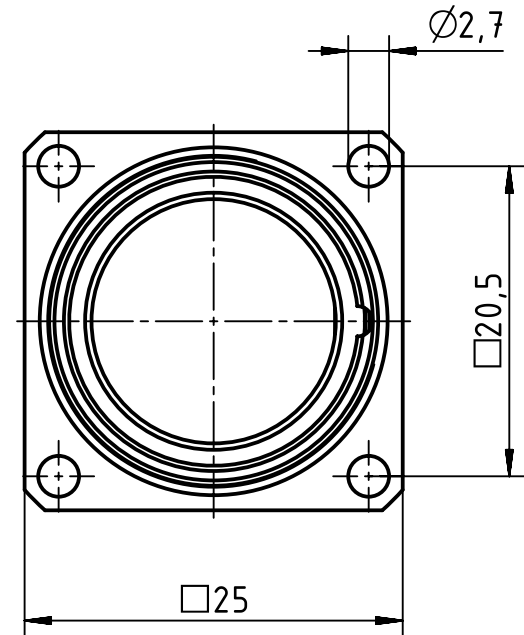

panel cut out

Plastic snap ring - Male

Plastic snap ring - Female

	All rights reserved Department EL PD HARTING Electric GmbH & Co. KG D-32339 Espelkamp	All Dimensions in mm Original Size DIN A4		Scale 2:1	Free size tol.		Ref. Sub.	
		Created by DYCKC	Inspected by GRUBES	Standardisation TIEMANNA	Date 2019-07-19	State Final Release		
Title M23 HBM back 2,7mm							Doc-Key / ECM-Nr. 100707872/UGD/001/C 500000154908	
Type TB				Number 09 15 100 0307			Rev. C	Page 1/1