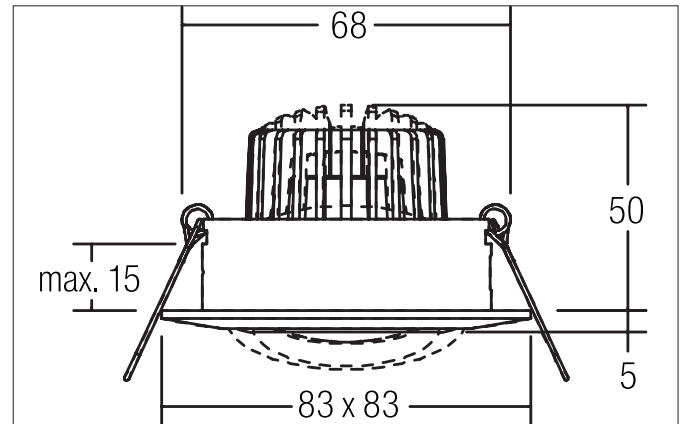

BREENA-S LED recessed spot set, on/off switchable

Article no. 38142023

Light.
For Generations.**Tender**

LED recessed spot set, on/off switchable, Square. Toolless ceiling installation by installation springs. Ceiling cut-out \varnothing 68 mm, Installation depth 50 mm, Length 83 mm, Width 83 mm, Weight 0,108 kg, Reflector silver with rotationssymmetrical, deep, wide distributed light intensity. optimal light distribution due to a glass transparent cover. Luminous flux 680 lm, Power 1 x 6 W, System Efficiency 113 lm/W, Light colour warm white, Correlated color temprature (CCT) 3.000 K, Colour rendering index CRI > 80, Housing material: Cast iron / Aluminium / Glass, Colour: Chrome, Permissible ambient temperature (ta): -20 °C - +25 °C, Protection class (EN 61140): II, Degree of protection (DIN EN 60529): IP20. With electronic driver, on/off switchable.

Article data	
Article no.	38142023
GTIN	4251433908937
Series name	BREENA-S
Short description	LED recessed spot set, on/off switchable
Material	Cast iron / Aluminium / Glass
Colour	Chrome
Type of surface	Glossy
Shape	Square
Built-in diameter	68 mm
Installation depth	50 mm
Length	83 mm
Width	83 mm
Hight	5 mm
Weight	0.108 kg

Operating technology of the luminaire	
Lamp holder	Plug&Play
Power	6 W
Voltage type	DC
Current	350 mA
Lamp	LED
Protection class	III
Degree of protection	IP20
Bulb change possible	Yes

Operating technology of driver	
Length	68 mm
Length	68 mm
Width	35 mm
Width	35 mm
Hight	21 mm
Hight	21 mm
AC nominal voltage min	220 V
AC nominal voltage max	240 V
Frequenz max.	50 Hz
Frequenz max.	50 Hz
Dimmable	No
Control	on/off
Starting current	10 A (max.10ms)
Power min	1 W
Power	7.2 W
Current	350 mA
Degree of protection	IP20
Protection class	II
Flickerfrei	Yes