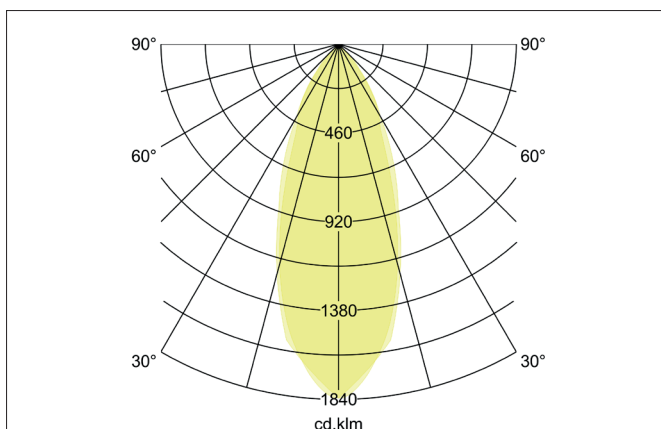

BREENA-S LED recessed spot set, on/off switchable

Article no. 38142023

Light.
For Generations.**Tender**

LED recessed spot set, on/off switchable, Square. Toolless ceiling installation by installation springs. Ceiling cut-out \varnothing 68 mm, Installation depth 50 mm, Length 83 mm, Width 83 mm, Weight 0,108 kg, Reflector silver with rotationssymmetrical, deep, wide distributed light intensity. optimal light distribution due to a glass transparent cover. Luminous flux 680 lm, Power 1 x 6 W, System Efficiency 113 lm/W, Light colour warm white, Correlated color temprature (CCT) 3.000 K, Colour rendering index CRI > 80, Housing material: Cast iron / Aluminium / Glass, Colour: Chrome, Permissible ambient temperature (ta): -20 °C - +25 °C, Protection class (EN 61140): II, Degree of protection (DIN EN 60529): IP20. With electronic driver, on/off switchable.

Article data	
Article no.	38142023
GTIN	4251433908937
Series name	BREENA-S
Short description	LED recessed spot set, on/off switchable
Material	Cast iron / Aluminium / Glass
Colour	Chrome
Type of surface	Glossy
Shape	Square
Built-in diameter	68 mm
Installation depth	50 mm
Length	83 mm
Width	83 mm
Hight	5 mm
Weight	0.108 kg

Operating technology of the luminaire	
Lamp holder	Plug&Play
Power	6 W
Voltage type	DC
Current	350 mA
Lamp	LED
Protection class	III
Degree of protection	IP20
Bulb change possible	Yes

Operating technology of driver	
Length	68 mm
Length	68 mm
Width	35 mm
Width	35 mm
Hight	21 mm
Hight	21 mm
AC nominal voltage min	220 V
AC nominal voltage max	240 V
Frequenz max.	50 Hz
Frequenz max.	50 Hz
Dimmable	No
Control	on/off
Starting current	10 A (max.10ms)
Power min	1 W
Power	7.2 W
Current	350 mA
Degree of protection	IP20
Protection class	II
Flickerfrei	Yes