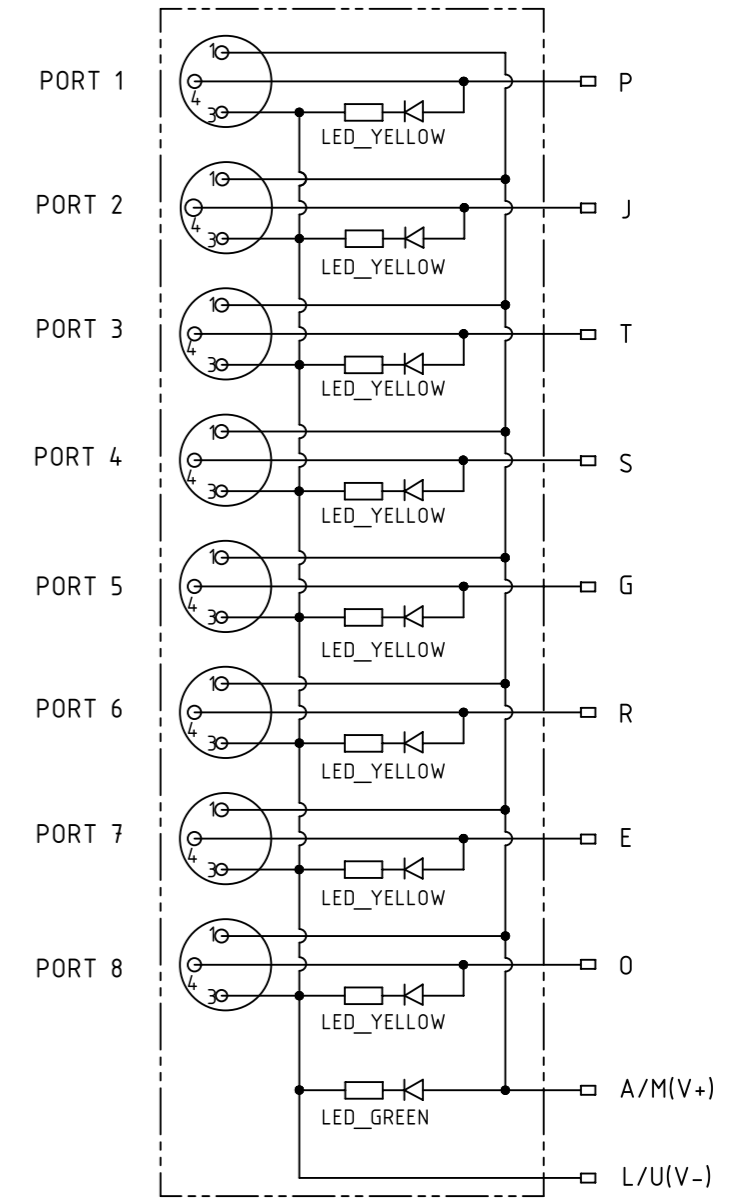

Loading plan

- Protection level: IP67
- Temperature range: -30°C ... +80°C

All Dimensions in mm		Tech. Character.		Free size tol.		According to production drawing	
	All rights reserved		Created by MUNTEANV Muntean	Inspected by COSTEA Costea	Standardisation MUNTEANV Muntean	Date 2019-03-01	State Final Release
	Department HCS - RO		Title har-SAB M8/8/3p M16/14p				Doc-Key / ECM-Nr. 100689724/UGD/000/C 50000014.8064
HARTING Customised Solutions D-32339 Espelkamp			Type TB	Number 090700420100		Rev. C	Page 1/1