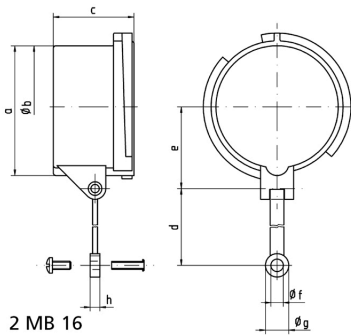

Accessories plugs/connectors - Closure cap for CEE plugs

Product description	
BALS-Prd.-Nr	837
EAN	4024941008372
Product category	Closure cap
Current	32A
Number of poles	3p, 4p
Poles	3p, 4p
Protection degree	IP67
Colour code	gray RAL 7035

Product description	
Colour of appliance	Closure cap grey RAL 7035
Height	91mm
Width	82mm
Depth	51.5mm
Material of enclosure	Polyamide

Additional technical properties	
	With strap

Logistics data	
Weight/pcs	0.061 kg / Piece
Packaging	Bag
Content amount	1 ST
EAN	4024941008372
Length	51.5 mm
Width	82 mm
Height	91 mm
Weight	0.062 kg
Volume	384.293 ccm
Packaging	Carton
Content amount	10 ST
EAN	4024941959766

Logistics data	
Length	275 mm
Width	175 mm
Height	137 mm
Weight	0.735 kg
Volume	5,737.5 ccm

Ampere Polzahl	16 3	16 4	16 5	32 3/4	32 5	63 3/4/5	125 3/4/5
a	53,0	59,5	67,0	70,0	76,5	83,5	95,5
b \varnothing	49,5	55,7	63,0	64,0	70,5	76,5	89,0
c	41,5	41,5	41,5	51,5	51,5	72,5	80,0
d	133,0	133,0	133,0	133,0	133,0	155,0	155,0
e	34,5	38,0	42,0	44,0	48,0	52,0	57,5
f \varnothing	6,4	6,4	6,4	6,4	6,4	6,4	6,4
g \varnothing	12,0	12,0	12,0	12,0	12,0	12,0	12,0
h	5,0	5,0	5,0	5,0	5,0	5,0	5,0