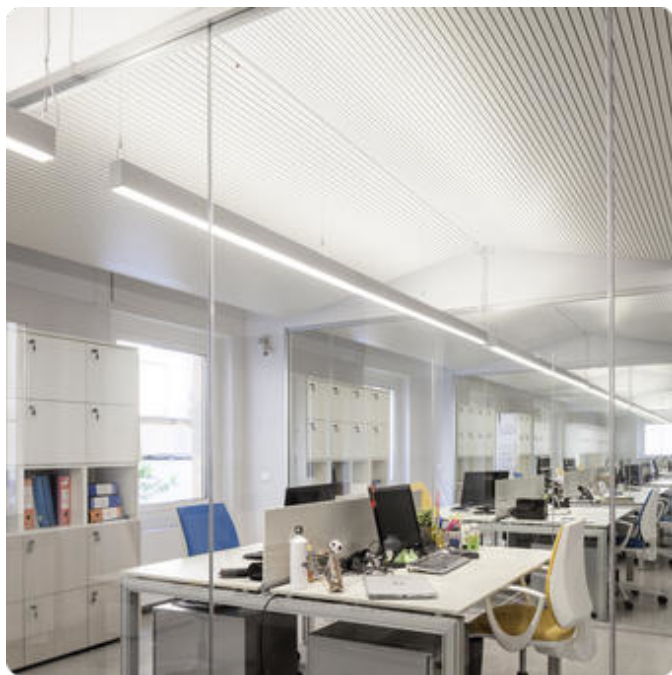

lightnet

Matric-R3

Pendant light-line - Direct/indirect light distribution

Article code: LR3OEE-830M-L1765-Y

Illustrations may only be similar and serve as an orientation.

Matric-R3. LED. Pendant light-line. Luminaire body made of high-quality aluminum profile. Surface finish Silver Anodised. Direct/indirect light distribution. Colour temperature: 3000K (Warm White). Colour Rendering Index (CRI): >80. Opal diffuser for enhanced light transmission and perfect uniform illumination. Switchable. LxWxH (rectangular). L=1765mm. W=55mm. H=85mm. Y-cord suspension with power supply cable and ceiling rose (Set). Pendant length max 1500mm. Power supply: transparent.

Matric-R3

Pendant light-line - Direct/indirect light distribution

Article code: LR3OEE-830M-L1765-Y

Customer / Project: _____

Note: _____

Productname	Matric-R3
Lamp	LED
Installation Type	Pendant light-line
Surface finish	Silver Anodised
Light characteristics	Direct/indirect light distribution
Colour temperature	3000K
Colour Rendering Index (CRI)	CRI>80
Optical system	Opal diffuser
Control	Switchable
Length L/Diameter D (mm)	L=1765mm
Width W (mm)	W=55mm
Height H (mm)	H=85mm
Current/Power	Medium-Power
Luminous Flux	7097lm
Power consumption	56W
Suspension	Y-susp. (Set)
Ceiling rose colour	Ceiling rose: Matching luminaire`s surface colour
Pendant length (mm)	Pendant length max 1500mm
Degree of protection	IP20
Certification	Prüfzeichen: ENEC
Cable Colour	Power supply: transparent
LED lifetime	L85B10 (tq 25°C) = 50.000h
Photometric code	8 30 / 3 3 9
Photobiological class	RG0 (EN62471)
Indoor/Outdoor	Indoor: ta [ambient] max. 25°C
Weight (kg)	6kg