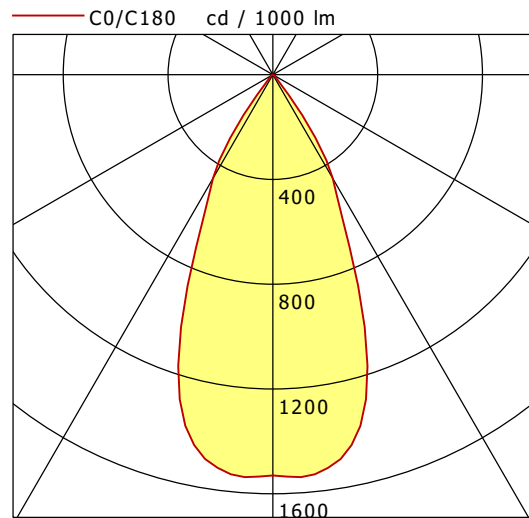

BTN-A 301.27.50

Button 300 Surface-Mounted (1xLED 14W 827/2700K 1300lm 50 °)

	C0	C90	C180	C270
0°	1530	1530	1530	1530
15°	1339	1339	1339	1339
30°	457	457	457	457
45°	18	18	18	18
60°	6	6	6	6
75°	5	5	5	5
90°	0	0	0	0
cd / 1000 lm				

Offset [m] Cone width [m] Illuminance [lx]

η	LED
Efficiency	93 lm/W
Direct/Indirect	↓ 100% / ↑ 0%
System Power	14 W
UGR	X=4H, Y=8H
Reflection factors	70/50/20
UGR C0/C180	18.2
UGR C90/C270	18.2
CIE Flux Codes	97 99 100 100 100
Ra/CRI	>80