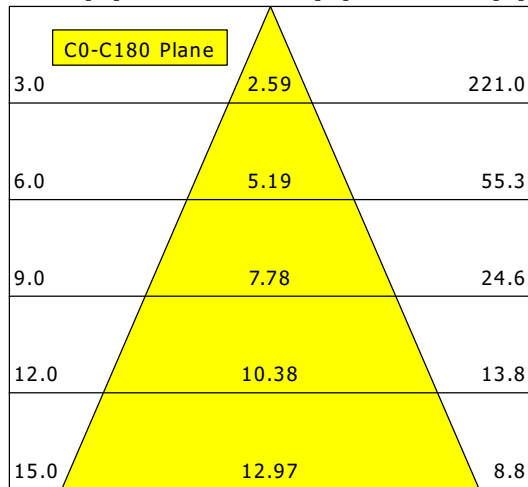

BTN-A 301.27.50

Button 300 Surface-Mounted (1xLED 14W 827/2700K 1300lm 50 °)

	C0	C90	C180	C270
0°	1530	1530	1530	1530
15°	1339	1339	1339	1339
30°	457	457	457	457
45°	18	18	18	18
60°	6	6	6	6
75°	5	5	5	5
90°	0	0	0	0
cd / 1000 lm				

Offset [m] Cone width [m] Illuminance [lx]

η	LED
Efficiency	93 lm/W
Direct/Indirect	↓ 100% / ↑ 0%
System Power	14 W
UGR	X=4H, Y=8H
Reflection factors	70/50/20
UGR C0/C180	18.2
UGR C90/C270	18.2
CIE Flux Codes	97 99 100 100 100
Ra/CRI	>80