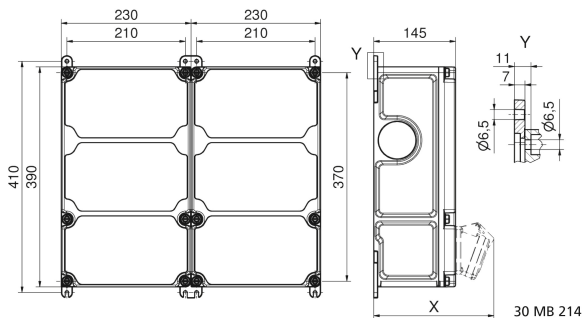

Surface-mounting distributor, plastic - VARIABOX - L Duo

| Product description | |
|---------------------|--|
| BALS-Prd.-Nr | 890083 |
| EAN | 4024941939058 |
| Product category | VARIABOX - L Duo |
| Specification/Norm | DIN EN 61439 |
| Protection degree | IP44 |
| Colour of appliance | Housing bottom similar black RAL 9017, Housing top grey RAL 7035 |
| Height | 390mm |
| Width | 460mm |
| Depth | 145mm |

| Product description | |
|---------------------|------|
| RDF factor | 0.58 |
| Nominal current InA | 63 |

| Logistics data | |
|----------------|-------------------|
| Weight/pcs | 10.742 kg / Piece |
| Packaging | Carton |
| Content amount | 1 ST |
| EAN | 4024941939058 |
| Length | 800 mm |
| Width | 600 mm |
| Height | 340 mm |
| Weight | 12.092 kg |
| Volume | 163,200 ccm |

Tiefenmaß/ depth X (mm)

| Bezeichnung/ with | IP44 | IP67 |
|------------------------------------|------|------|
| OTC-Klappe/ OTC operating window | 180 | 180 |
| Schutzk. Steckdose/domestic socket | 162 | 205 |
| CEE 16A 3p | 200 | 200 |
| CEE 16A 4p | 204 | 202 |
| CEE 16A 5p | 207 | 205 |
| CEE 32A 3p/4p | 211 | 213 |
| CEE 32A 5p | 213 | 214 |
| CEE 63A 3p/4p/5p | 229 | 231 |