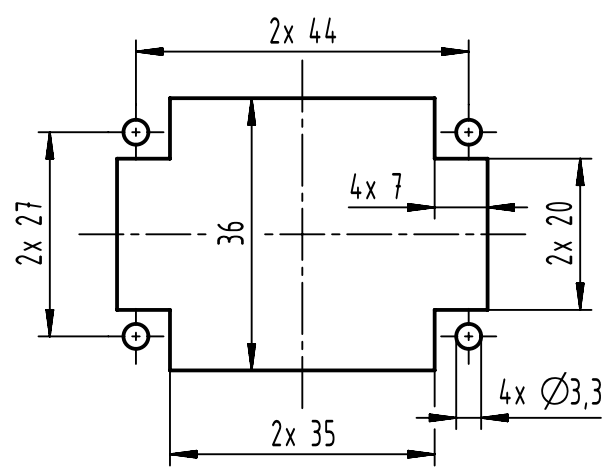

1 2 3 4 5 6

A

B

C

D

panel cut out

	All rights reserved Department EL PD	Created by HELLMANN	Inspected by SCHNIEDER	Standardisation	Date 2024-02-21	State Final Release	
	HARTING D-32339 Espelkamp	Title Han 6ES-Press-SMC-MI-CCT-PE Press				Doc-Key / ECM-Nr. 100923252/UGD/001/E 500000262513	
		Type TB	Number 09 33 006 2678			Rev. E	Page 1/1