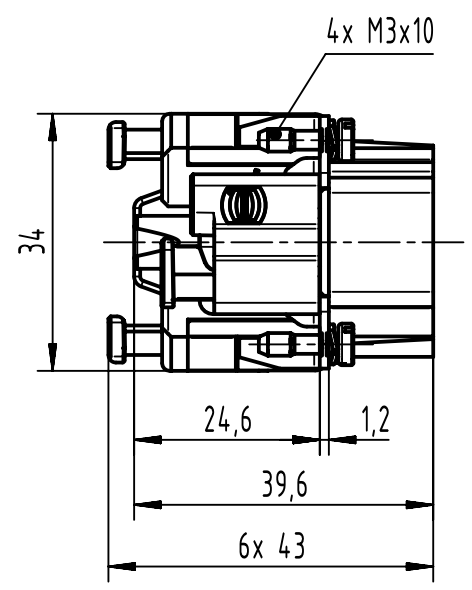

1 2 3 4 5 6

A

B

C

D

panel cut out

	All rights reserved Department EL PD	Created by HELLMANN	Inspected by SCHNIEDER	Standardisation	Date 2024-02-21	State Final Release	
	HARTING D-32339 Espelkamp	Title Han 6ES-Press-SMC-MI-CCT-PE Press				Doc-Key / ECM-Nr. 100923252/UGD/001/E 500000262513	
		Type TB	Number 09 33 006 2678			Rev. E	Page 1/1