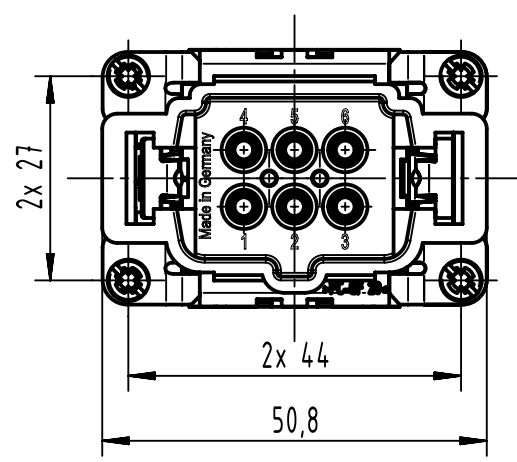

1 2 3 4 5 6

A

B

C

D

panel cut out

	All rights reserved Department EL PD	Created by HELLMANN	Inspected by SCHNIEDER	Standardisation	Date 2024-02-21	State Final Release	
	HARTING D-32339 Espelkamp	Title Han 6ES-Press-SMC-MI-CCT-PE Press				Doc-Key / ECM-Nr. 100923252/UGD/001/E 500000262513	
		Type TB	Number 09 33 006 2678			Rev. E	Page 1/1