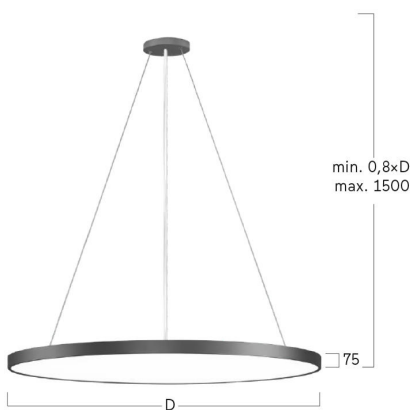

## Basic-G1

Pendant luminaire - Direct light distribution

Article code: BG1ASE-830E-D600-U

Illustrations may only be similar and serve as an orientation.

Basic-G1. LED. Pendant luminaire. Luminaire body made of high-quality aluminum profile. Surface finish Radiant Silver. Direct only light distribution. Colour temperature: 3000K (Warm White). Colour Rendering Index (CRI): >80. Microprismatic screen for uniform illumination and reduced luminance in office areas. UGR<=19. Switchable. DxH (round). D=600mm. H=75mm. Central cord suspension with ceiling rose and power supply cable (Set). Pendant length max 1500mm. Power supply: transparent. Ceiling

## Basic-G1

Pendant luminaire - Direct light distribution

Article code: BG1ASE-830E-D600-U

Customer / Project: \_\_\_\_\_

Note: \_\_\_\_\_

Productname	Basic-G1
Lamp	LED
Installation Type	Pendant luminaire
Surface finish	Radiant Silver
Light characteristics	Direct light distribution
Colour temperature	3000K
Colour Rendering Index (CRI)	CRI>80
Optical system	Microprismatic screen
Control	Switchable
Length L/Diameter D (mm)	D=600mm
Height H (mm)	H=75mm
Current/Power	Low-Power
Luminous Flux	3609lm
Power consumption	25W
Suspension	Central susp. (Set)
Ceiling rose colour	Ceiling rose: Matching luminaire`s surface colour
Pendant length (mm)	Pendant length max 1500mm
Degree of protection	IP40
Certification	Prüfzeichen: ENEC
Cable Colour	Power supply: transparent
LED lifetime	L90B10 (tq 25°C) = 50.000h
UGR	UGR<=19
Photometric code	8 30 / 3 3 9
Photobiological class	RG0 (EN62471)
Indoor/Outdoor	Indoor: ta [ambient] max. 25°C
Weight (kg)	9,3kg