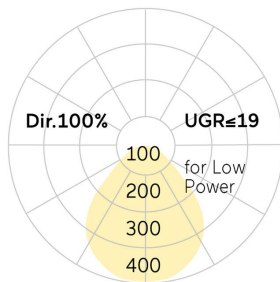

lightnet

Basic-G1

Pendant luminaire - Direct light distribution

Article code: BG1ASE-830E-D600-U

Customer / Project: _____

Note: _____

Productname	Basic-G1
Lamp	LED
Installation Type	Pendant luminaire
Surface finish	Radiant Silver
Light characteristics	Direct light distribution
Colour temperature	3000K
Colour Rendering Index (CRI)	CRI>80
Optical system	Microprismatic screen
Control	Switchable
Length L/Diameter D (mm)	D=600mm
Height H (mm)	H=75mm
Current/Power	Low-Power
Luminous Flux	3609lm
Power consumption	25W
Suspension	Central susp. (Set)
Ceiling rose colour	Ceiling rose: Matching luminaire`s surface colour
Pendant length (mm)	Pendant length max 1500mm
Degree of protection	IP40
Certification	Prüfzeichen: ENEC
Cable Colour	Power supply: transparent
LED lifetime	L90B10 (tq 25°C) = 50.000h
UGR	UGR<=19
Photometric code	8 30 / 3 3 9
Photobiological class	RG0 (EN62471)
Indoor/Outdoor	Indoor: ta [ambient] max. 25°C
Weight (kg)	9,3kg