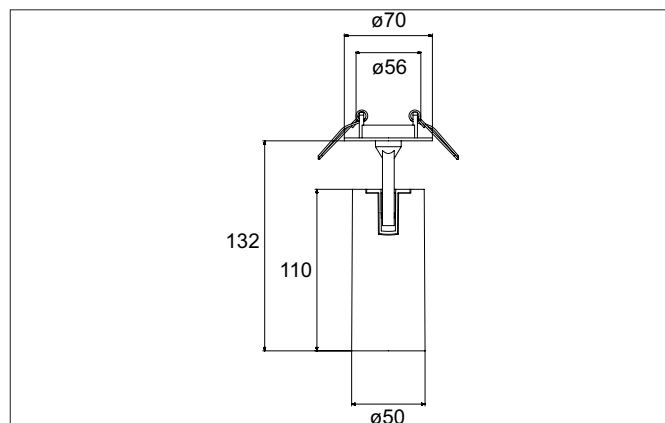

**TRAXX MINI LED semi-recessed spotlight, DALI**

Article no. 88784183DA

Light.  
For Generations.**Tender**

LED semi-recessed spotlight, DALI, Round. Ceiling cut-out  $\varnothing$  56 mm, Installation depth 50 mm, with rotationssymmetrical, deep, wide distributed light intensity. optimal light distribution due to a glass transparent cover. Luminous flux 1.733 lm, Power 1 x 14,5 W, Light colour warm white, Correlated color temprature (CCT) 3.000 K, Colour rendering index CRI > 90, Rated life time L80/B50 at 25 °C: 50.000 h, Housing material: Aluminium, Colour: Black structure, Permissible ambient temperature (ta): -20 °C - +25 °C, Protection class (EN 61140): II, Degree of protection (DIN EN 60529): IP20, .With electronic driver, DALI dimmable.

Article data	
Article no.	88784183DA
GTIN	4251433986805
Series name	TRAXX MINI
Short description	LED semi-recessed spotlight, DALI
Material	Aluminium
Colour	Black
Type of surface	Structure
Shape	Round
Built-in diameter	56 mm
Installation depth	50 mm
Weight	N.N.

**TRAXX MINI LED semi-recessed spotlight, DALI**

Article no. 88784183DA

Light.  
For Generations.

Lighting technology	
Colour temperature	3.000 K
Light colour	White
Light output	Direct
Luminous flux	1,733 lm
System efficiency	120 lm/W
Colour rendering	CRI > 90
Reflector	High-gloss
Beam angle	40°
Light sharing	Symmetric

Mounting technology	
Mounting method	Recessed mounting
Place of installation	Ceiling-mounted
Adjustability	Rotable and pivoted
Swivel angle	90°
Rotation angle	350°
Head adjustable angle	90°
Further references	No cover with thermal insulation material
Material cover	Glass transparent
Suitable for through-wiring	No