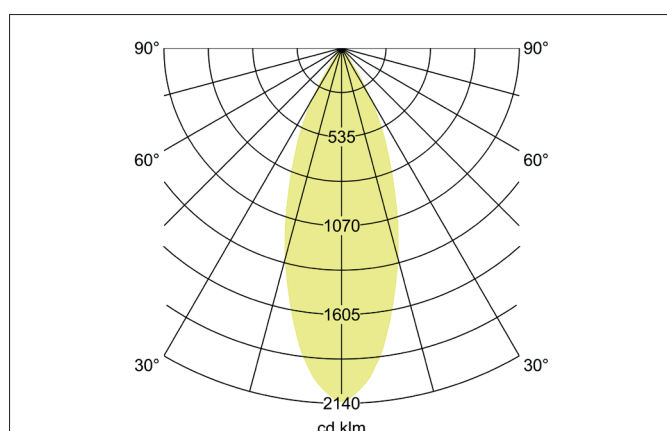

**TRAXX MINI LED semi-recessed spotlight, DALI**

Article no. 88784183DA

Light.  
For Generations.**Tender**

LED semi-recessed spotlight, DALI, Round. Ceiling cut-out  $\varnothing$  56 mm, Installation depth 50 mm, with rotationssymmetrical, deep, wide distributed light intensity. optimal light distribution due to a glass transparent cover. Luminous flux 1.733 lm, Power 1 x 14,5 W, Light colour warm white, Correlated color temprature (CCT) 3.000 K, Colour rendering index CRI > 90, Rated life time L80/B50 at 25 °C: 50.000 h, Housing material: Aluminium, Colour: Black structure, Permissible ambient temperature (ta): -20 °C - +25 °C, Protection class (EN 61140): II, Degree of protection (DIN EN 60529): IP20, .With electronic driver, DALI dimmable.

Article data	
Article no.	88784183DA
GTIN	4251433986805
Series name	TRAXX MINI
Short description	LED semi-recessed spotlight, DALI
Material	Aluminium
Colour	Black
Type of surface	Structure
Shape	Round
Built-in diameter	56 mm
Installation depth	50 mm
Weight	N.N.

**TRAXX MINI LED semi-recessed spotlight, DALI**

Article no. 88784183DA

Light.  
For Generations.

Lighting technology	
Colour temperature	3.000 K
Light colour	White
Light output	Direct
Luminous flux	1,733 lm
System efficiency	120 lm/W
Colour rendering	CRI > 90
Reflector	High-gloss
Beam angle	40°
Light sharing	Symmetric